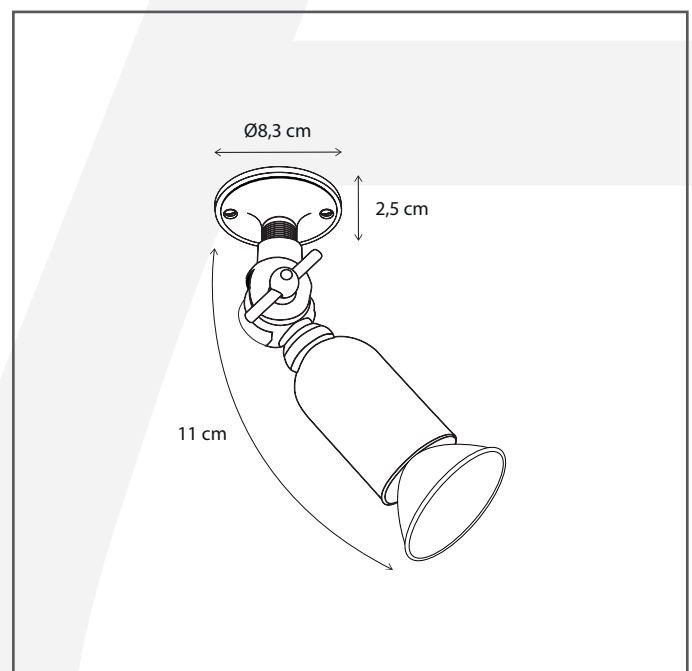

Authentage

Lighting - Verlichting - Eclairage - Beleuchtung
Belgian Design

Fiston mounted base

FIH201G83

General information

Location:	INDOOR
Application:	SPOT
Collection:	FISTON
Material:	Frame: Brass
Finish:	Chrome

Dimensions and weight

Length (cm):	-
Width (cm):	8,3
Height (cm):	13,5
Depth (cm):	8,3
Weight (kg):	0,6

Product Specifications

Max. Wattage circuit 1 (W):	8
Max. Wattage circuit 2 (W):	
Voltage (V):	230
Fitting:	GU10
Driver included:	No
Transformer included:	No
Dali:	Yes, on request
Color Temperature (K):	-
Integrated LED:	-
Lamps included:	No
IP rating (IP):	20
Dimmability remote:	Yes
Dimmability on product:	No