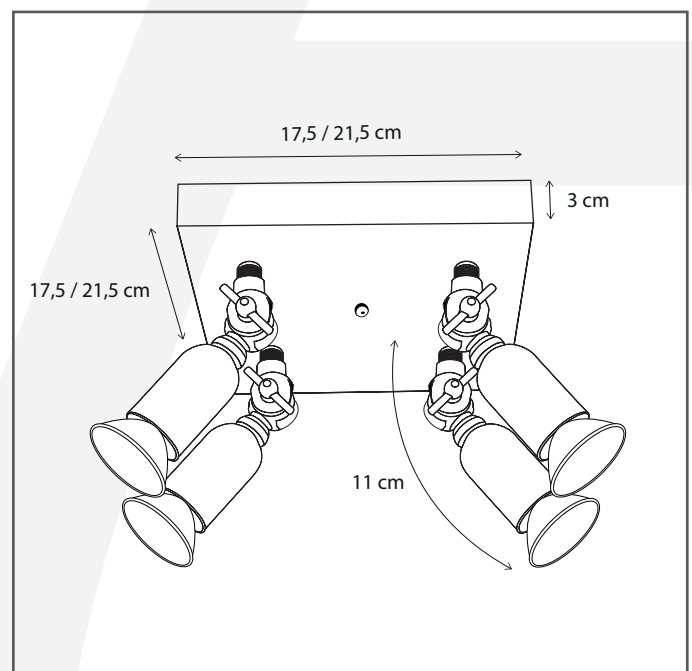

Authentage

Lighting - Verlichting - Eclairage - Beleuchtung
Belgian Design

Fiston on square base 6L

FIH106V21

General information

Location:	INDOOR
Application:	SPOT
Collection:	FISTON
Material:	Frame: Brass
Finish:	Brushed nickel

Dimensions and weight

Length (cm):	-
Width (cm):	21,5
Height (cm):	14
Depth (cm):	21,5
Weight (kg):	1,3

Product Specifications

Max. Wattage circuit 1 (W):	6 x 8
Max. Wattage circuit 2 (W):	
Voltage (V):	230
Fitting:	GU10
Driver included:	No
Transformer included:	No
Dali:	Yes, on request
Color Temperature (K):	-
Integrated LED:	-
Lamps included:	No
IP rating (IP):	20
Dimmability remote:	Yes
Dimmability on product:	No