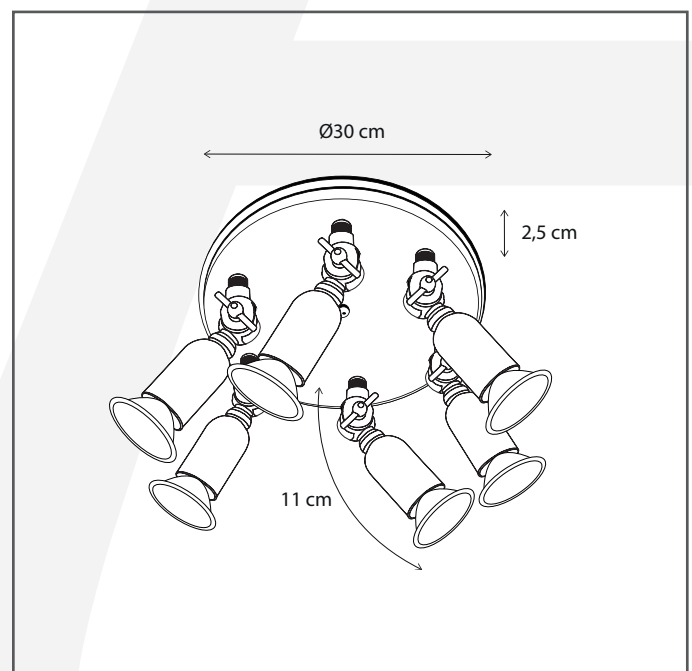

Authentage

Lighting - Verlichting - Eclairage - Beleuchtung
Belgian Design

Fiston on round plate 6L

FIH106R30

General information

Location:	INDOOR
Application:	SPOT
Collection:	FISTON
Material:	Frame: Brass
Finish:	Brushed nickel

Dimensions and weight

Length (cm):	-
Width (cm):	30
Height (cm):	14
Depth (cm):	30
Weight (kg):	1,9

Product Specifications

Max. Wattage circuit 1 (W):	6 x 8
Max. Wattage circuit 2 (W):	
Voltage (V):	230
Fitting:	GU10
Driver included:	No
Transformer included:	No
Dali:	Yes, on request
Color Temperature (K):	-
Integrated LED:	-
Lamps included:	No
IP rating (IP):	20
Dimmability remote:	Yes
Dimmability on product:	No