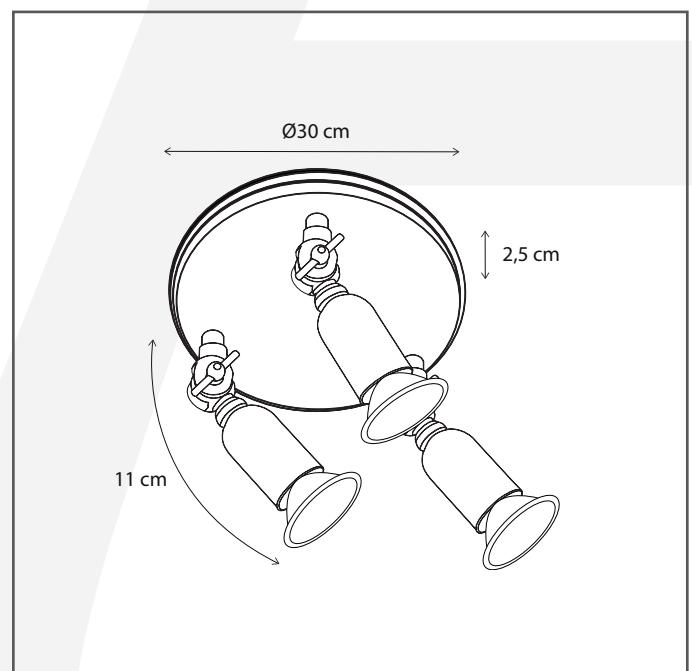

Authentage

Lighting - Verlichting - Eclairage - Beleuchtung
Belgian Design

Fiston on round plate 3L

FIH103R30

General information

Location:	INDOOR
Application:	SPOT
Collection:	FISTON
Material:	Frame: Brass
Finish:	Brushed nickel

Dimensions and weight

Length (cm):	-
Width (cm):	30
Height (cm):	14
Depth (cm):	30
Weight (kg):	1,6

Product Specifications

Max. Wattage circuit 1 (W):	3 x 8
Max. Wattage circuit 2 (W):	
Voltage (V):	230
Fitting:	GU10
Driver included:	No
Transformer included:	No
Dali:	Yes, on request
Color Temperature (K):	-
Integrated LED:	-
Lamps included:	No
IP rating (IP):	20
Dimmability remote:	Yes
Dimmability on product:	No