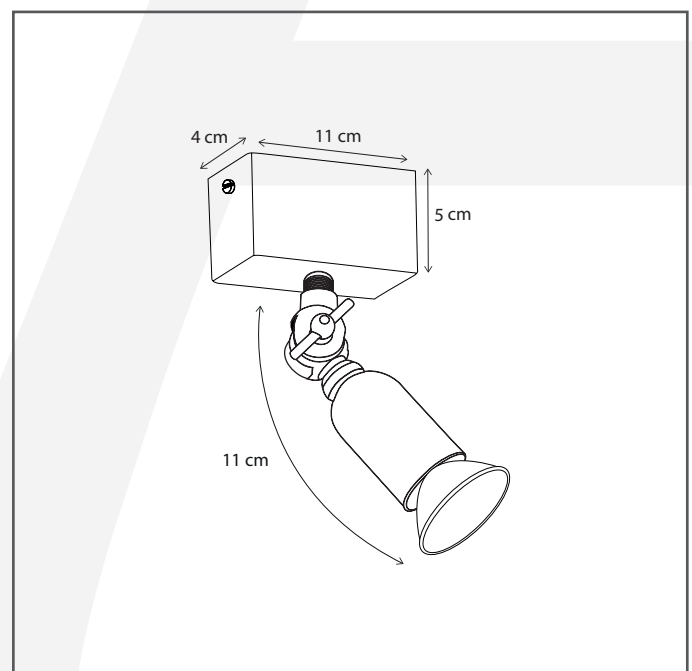

Authentage

Lighting - Verlichting - Eclairage - Beleuchtung
Belgian Design

Fiston on track

FIH101TRA

General information

Location:	INDOOR
Application:	TRACK
Collection:	TRACK-SYSTEM
Material:	Frame: Brass
Finish:	Brushed nickel

Dimensions and weight

Length (cm):	-
Width (cm):	11
Height (cm):	16
Depth (cm):	4
Weight (kg):	0,15

Product Specifications

Max. Wattage circuit 1 (W):	8
Max. Wattage circuit 2 (W):	
Voltage (V):	230
Fitting:	GU10
Driver included:	No
Transformer included:	No
Dali:	Yes, on request
Color Temperature (K):	-
Integrated LED:	-
Lamps included:	No
IP rating (IP):	20
Dimmability remote:	Yes
Dimmability on product:	No

For further questions don't hesitate to contact us via info@authentage.be or via 0032(0)3 355 10 40.

Spot on track - no driver