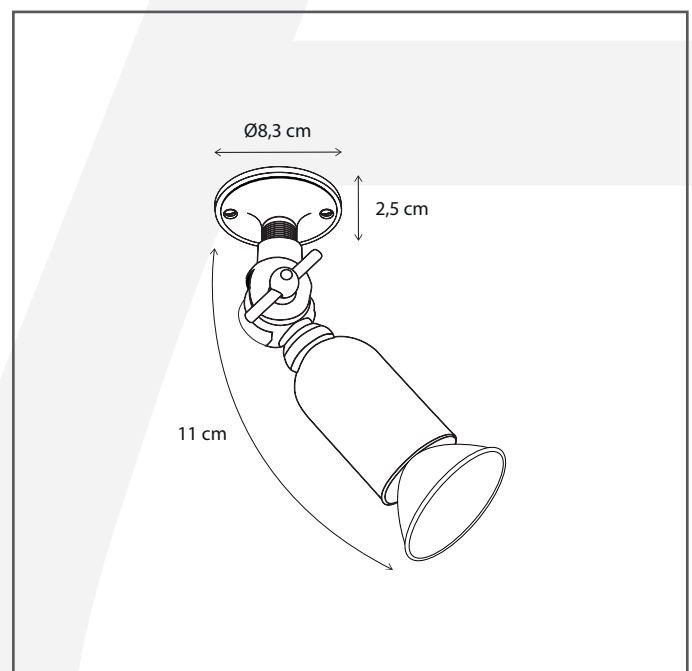

Authentage

Lighting - Verlichting - Eclairage - Beleuchtung
Belgian Design

Fiston mounted base

FIH101G83

General information

Location:	INDOOR
Application:	SPOT
Collection:	FISTON
Material:	Frame: Brass
Finish:	Brushed nickel

Dimensions and weight

Length (cm):	-
Width (cm):	8,3
Height (cm):	13,5
Depth (cm):	8,3
Weight (kg):	0,6

Product Specifications

Max. Wattage circuit 1 (W):	8
Max. Wattage circuit 2 (W):	
Voltage (V):	230
Fitting:	GU10
Driver included:	No
Transformer included:	No
Dali:	Yes, on request
Color Temperature (K):	-
Integrated LED:	-
Lamps included:	No
IP rating (IP):	20
Dimmability remote:	Yes
Dimmability on product:	No