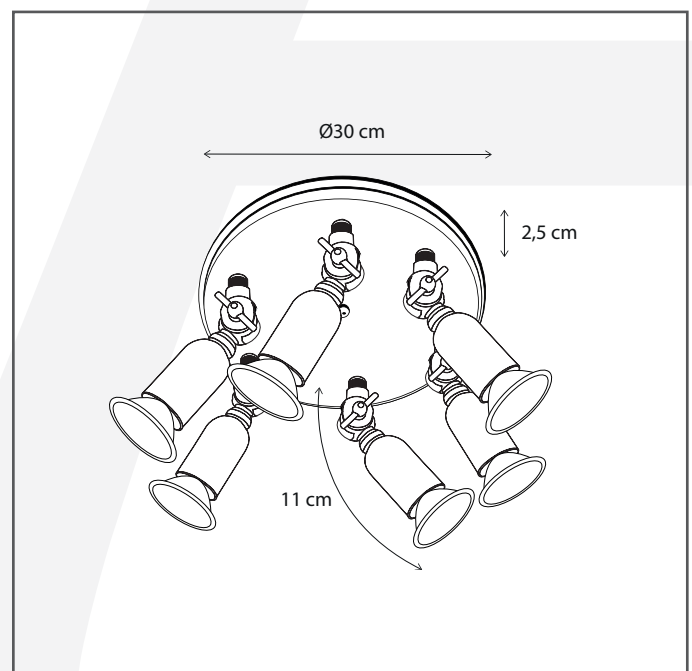

Authentage

Lighting - Verlichting - Eclairage - Beleuchtung
Belgian Design

Fiston on round plate 6L

FIH006R30

General information

Location:	INDOOR
Application:	SPOT
Collection:	FISTON
Material:	Frame: Brass
Finish:	Bronze

Dimensions and weight

Length (cm):	-
Width (cm):	30
Height (cm):	14
Depth (cm):	30
Weight (kg):	1,9

Product Specifications

Max. Wattage circuit 1 (W):	6 x 8
Max. Wattage circuit 2 (W):	
Voltage (V):	230
Fitting:	GU10
Driver included:	No
Transformer included:	No
Dali:	Yes, on request
Color Temperature (K):	-
Integrated LED:	-
Lamps included:	No
IP rating (IP):	20
Dimmability remote:	Yes
Dimmability on product:	No