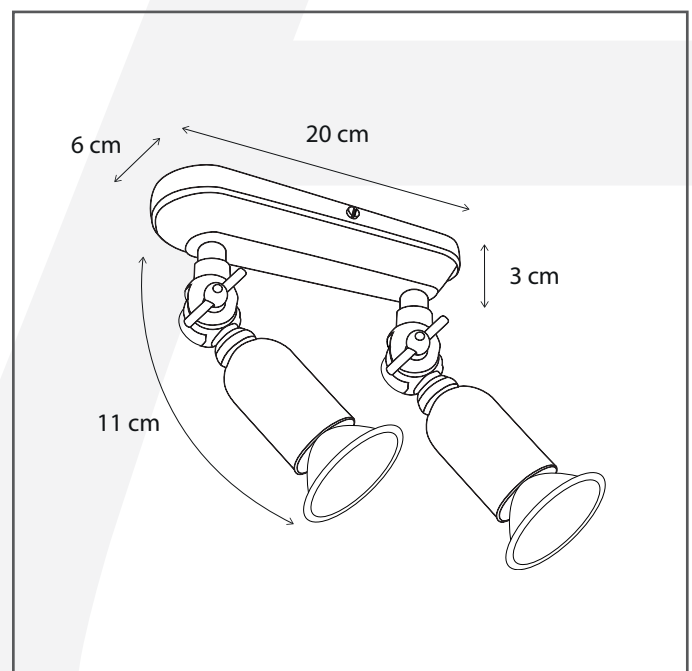

Authentage

Lighting - Verlichting - Eclairage - Beleuchtung
Belgian Design

Fiston on rounded profile 2L

FIH002O02

General information

Location:	INDOOR
Application:	SPOT
Collection:	FISTON
Material:	Frame: Brass
Finish:	Bronze

Dimensions and weight

Length (cm):	20
Width (cm):	-
Height (cm):	14
Depth (cm):	6
Weight (kg):	0,646

Product Specifications

Max. Wattage circuit 1 (W):	2 x 8
Max. Wattage circuit 2 (W):	
Voltage (V):	230
Fitting:	GU10
Driver included:	No
Transformer included:	No
Dali:	Yes, on request
Color Temperature (K):	-
Integrated LED:	-
Lamps included:	No
IP rating (IP):	20
Dimmability remote:	Yes
Dimmability on product:	No

Fiston on rounded profile

For further questions don't hesitate to contact us via info@authentage.be or via 0032(0)3 355 10 40.