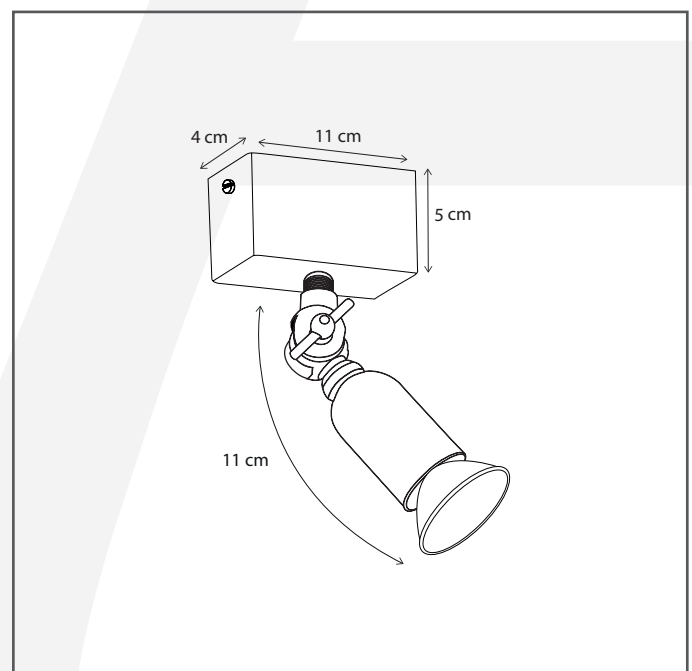

Authentage

Lighting - Verlichting - Eclairage - Beleuchtung
Belgian Design

Fiston on track

FIH001TRA

General information

Location:	INDOOR
Application:	TRACK
Collection:	TRACK-SYSTEM
Material:	Frame: Brass
Finish:	Bronze

Dimensions and weight

Length (cm):	-
Width (cm):	11
Height (cm):	16
Depth (cm):	4
Weight (kg):	0,2

Product Specifications

Max. Wattage circuit 1 (W):	8
Max. Wattage circuit 2 (W):	
Voltage (V):	230
Fitting:	GU10
Driver included:	No
Transformer included:	No
Dali:	Yes, on request
Color Temperature (K):	-
Integrated LED:	-
Lamps included:	No
IP rating (IP):	20
Dimmability remote:	Yes
Dimmability on product:	No