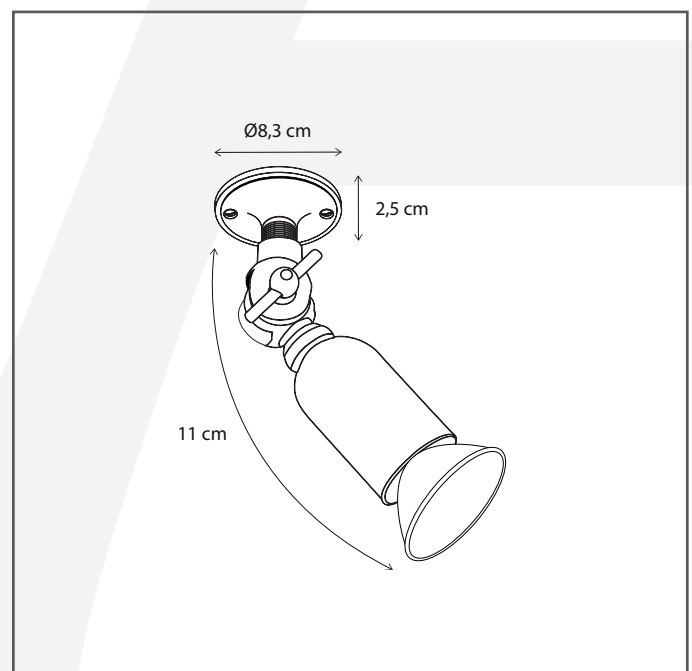

Authentage

Lighting - Verlichting - Eclairage - Beleuchtung
Belgian Design

Fiston mounted base

FIH001G83

General information

Location:	INDOOR
Application:	SPOT
Collection:	FISTON
Material:	Frame: Brass
Finish:	Bronze

Dimensions and weight

Length (cm):	-
Width (cm):	8,3
Height (cm):	13,5
Depth (cm):	8,3
Weight (kg):	0,6

Product Specifications

Max. Wattage circuit 1 (W):	8
Max. Wattage circuit 2 (W):	
Voltage (V):	230
Fitting:	GU10
Driver included:	No
Transformer included:	No
Dali:	Yes, on request
Color Temperature (K):	-
Integrated LED:	-
Lamps included:	No
IP rating (IP):	20
Dimmability remote:	Yes
Dimmability on product:	No