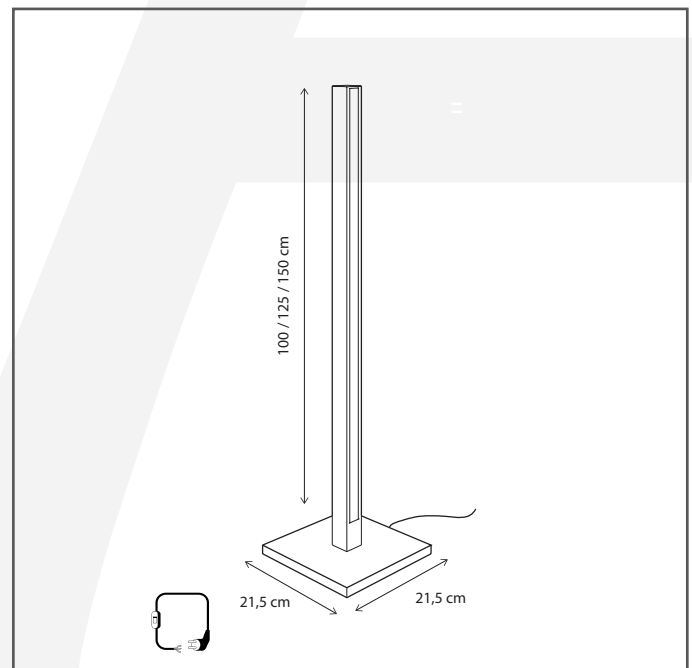

Authentage

Lighting - Verlichting - Eclairage - Beleuchtung
Belgian Design

Eligne floor 150 cm

ELF202150

General information

Location:	INDOOR
Application:	FLOOR
Collection:	ELIGNE
Material:	Frame: Brass
Finish:	Chrome

Dimensions and weight

Length (cm):	-
Width (cm):	21,5
Height (cm):	150
Depth (cm):	21,5
Weight (kg):	5,7

Product Specifications

Max. Wattage circuit 1 (W):	39
Max. Wattage circuit 2 (W):	
Voltage (V):	230
Fitting:	
Driver included:	Yes
Transformer included:	No
Dali:	No
Color Temperature (K):	2700
Integrated LED:	Yes
Lamps included:	-
IP rating (IP):	20
Dimmability remote:	No
Dimmability on product:	Yes