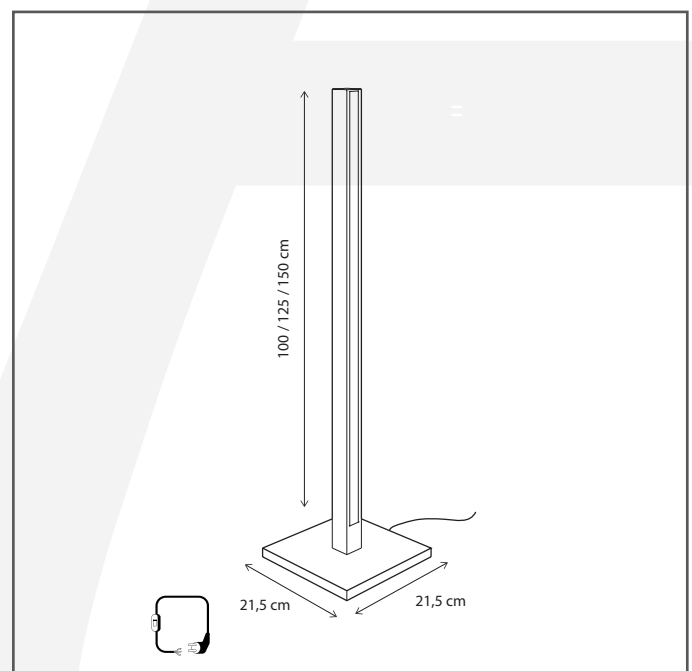

### General information

Location:	INDOOR
Application:	FLOOR
Collection:	ELIGNE
Material:	Frame: Brass
Finish:	Chrome

### Dimensions and weight

Length (cm):	-
Width (cm):	21,5
Height (cm):	125
Depth (cm):	21,5
Weight (kg):	5,7

### Product Specifications

Max. Wattage circuit 1 (W):	32
Max. Wattage circuit 2 (W):	
Voltage (V):	230
Fitting:	
Driver included:	Yes
Transformer included:	No
Dali:	No
Color Temperature (K):	2700
Integrated LED:	Yes
Lamps included:	-
IP rating (IP):	20
Dimmability remote:	No
Dimmability on product:	Yes