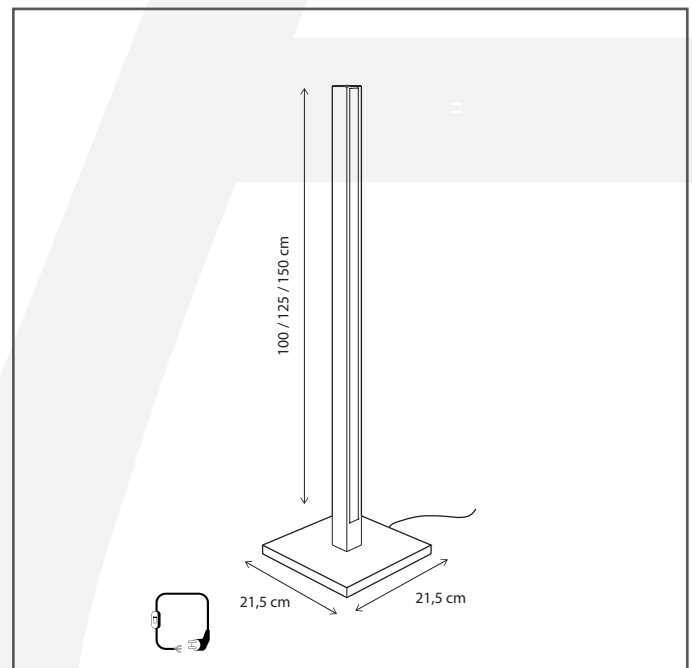

### General information

Location:	INDOOR
Application:	FLOOR
Collection:	ELIGNE
Material:	Frame: Brass
Finish:	Chrome

### Dimensions and weight

Length (cm):	-
Width (cm):	21,5
Height (cm):	100
Depth (cm):	21,5
Weight (kg):	3,8

### Product Specifications

Max. Wattage circuit 1 (W):	25
Max. Wattage circuit 2 (W):	
Voltage (V):	230
Fitting:	
Driver included:	Yes
Transformer included:	No
Dali:	No
Color Temperature (K):	2700
Integrated LED:	Yes
Lamps included:	-
IP rating (IP):	20
Dimmability remote:	No
Dimmability on product:	Yes