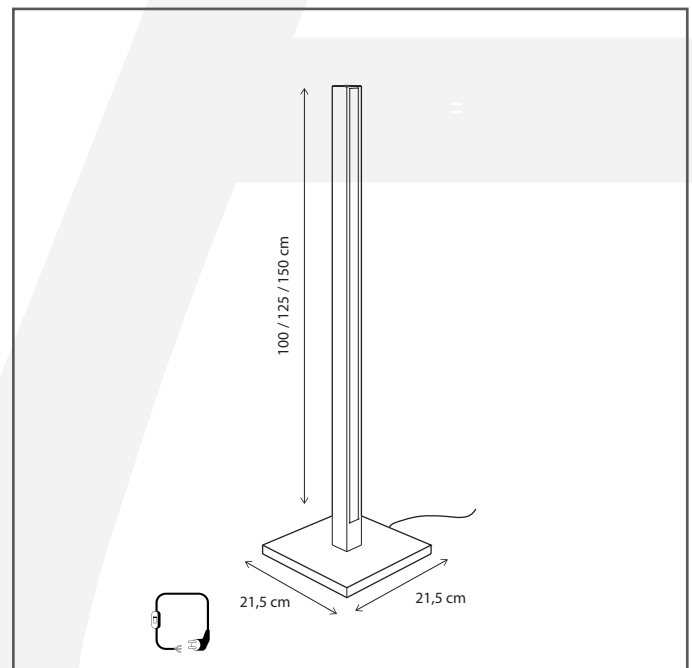

Authentage

Lighting - Verlichting - Eclairage - Beleuchtung
Belgian Design

Eligne floor 150 cm

ELF102150

General information

Location:	INDOOR
Application:	FLOOR
Collection:	ELIGNE
Material:	Frame: Brass
Finish:	Brushed nickel

Dimensions and weight

Length (cm):	-
Width (cm):	21,5
Height (cm):	150
Depth (cm):	21,5
Weight (kg):	5,7

Product Specifications

Max. Wattage circuit 1 (W):	39
Max. Wattage circuit 2 (W):	
Voltage (V):	230
Fitting:	
Driver included:	Yes
Transformer included:	No
Dali:	No
Color Temperature (K):	2700
Integrated LED:	Yes
Lamps included:	-
IP rating (IP):	20
Dimmability remote:	No
Dimmability on product:	Yes