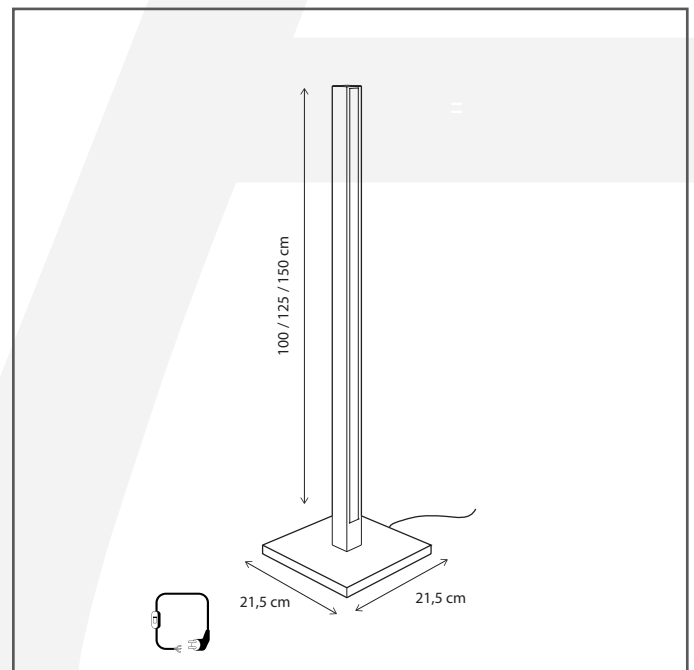

Authentage

Lighting - Verlichting - Eclairage - Beleuchtung
Belgian Design

Eligne floor 125 cm

ELF102125

General information

Location:	INDOOR
Application:	FLOOR
Collection:	ELIGNE
Material:	Frame: Brass
Finish:	Brushed nickel

Dimensions and weight

Length (cm):	-
Width (cm):	21,5
Height (cm):	125
Depth (cm):	21,5
Weight (kg):	4,6

Product Specifications

Max. Wattage circuit 1 (W):	32
Max. Wattage circuit 2 (W):	
Voltage (V):	230
Fitting:	
Driver included:	Yes
Transformer included:	No
Dali:	No
Color Temperature (K):	2700
Integrated LED:	Yes
Lamps included:	-
IP rating (IP):	20
Dimmability remote:	No
Dimmability on product:	Yes