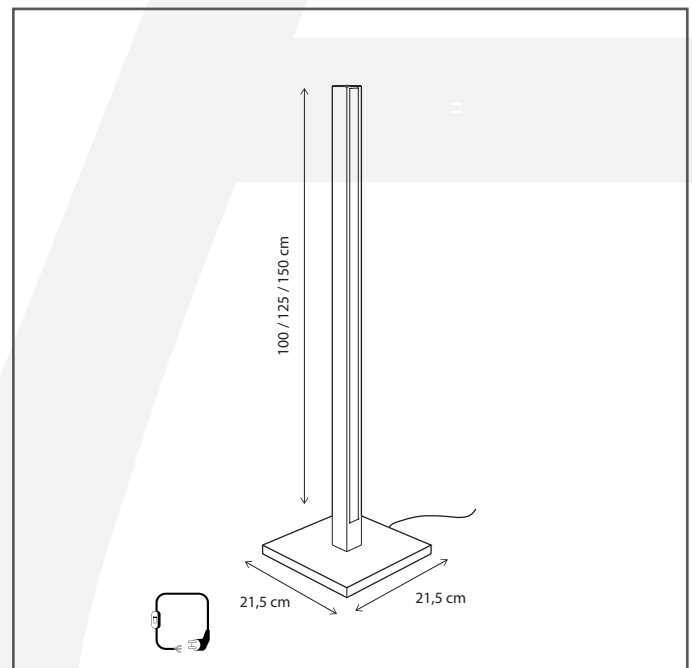

Authentage

Lighting - Verlichting - Eclairage - Beleuchtung
Belgian Design

Eligne floor 100 cm

ELF102100

General information

Location:	INDOOR
Application:	FLOOR
Collection:	ELIGNE
Material:	Frame: Brass
Finish:	Brushed nickel

Dimensions and weight

Length (cm):	-
Width (cm):	21,5
Height (cm):	100
Depth (cm):	21,5
Weight (kg):	3,8

Product Specifications

Max. Wattage circuit 1 (W):	25
Max. Wattage circuit 2 (W):	
Voltage (V):	230
Fitting:	
Driver included:	Yes
Transformer included:	No
Dali:	No
Color Temperature (K):	2700
Integrated LED:	Yes
Lamps included:	-
IP rating (IP):	20
Dimmability remote:	No
Dimmability on product:	Yes