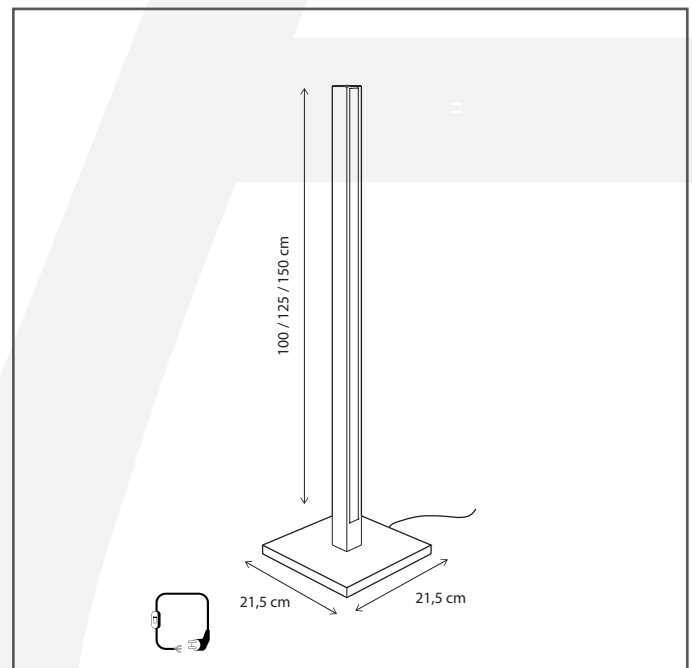

Authentage

Lighting - Verlichting - Eclairage - Beleuchtung
Belgian Design

Eligne floor 150 cm

ELF002150

General information

Location:	INDOOR
Application:	FLOOR
Collection:	ELIGNE
Material:	Frame: Brass
Finish:	Bronze

Dimensions and weight

Length (cm):	-
Width (cm):	21,5
Height (cm):	150
Depth (cm):	21,5
Weight (kg):	5,7

Product Specifications

Max. Wattage circuit 1 (W):	39
Max. Wattage circuit 2 (W):	
Voltage (V):	230
Fitting:	
Driver included:	Yes
Transformer included:	No
Dali:	No
Color Temperature (K):	2700
Integrated LED:	Yes
Lamps included:	-
IP rating (IP):	20
Dimmability remote:	No
Dimmability on product:	Yes