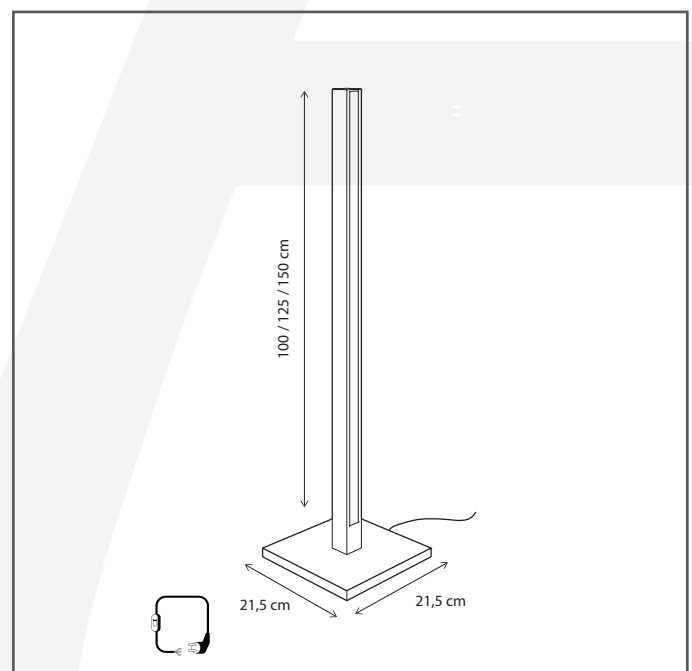

### General information

Location:	INDOOR
Application:	FLOOR
Collection:	ELIGNE
Material:	Frame: Brass
Finish:	Bronze

### Dimensions and weight

Length (cm):	-
Width (cm):	21,5
Height (cm):	125
Depth (cm):	21,5
Weight (kg):	4,6

### Product Specifications

Max. Wattage circuit 1 (W):	32
Max. Wattage circuit 2 (W):	
Voltage (V):	230
Fitting:	
Driver included:	Yes
Transformer included:	No
Dali:	No
Color Temperature (K):	2700
Integrated LED:	Yes
Lamps included:	-
IP rating (IP):	20
Dimmability remote:	No
Dimmability on product:	Yes