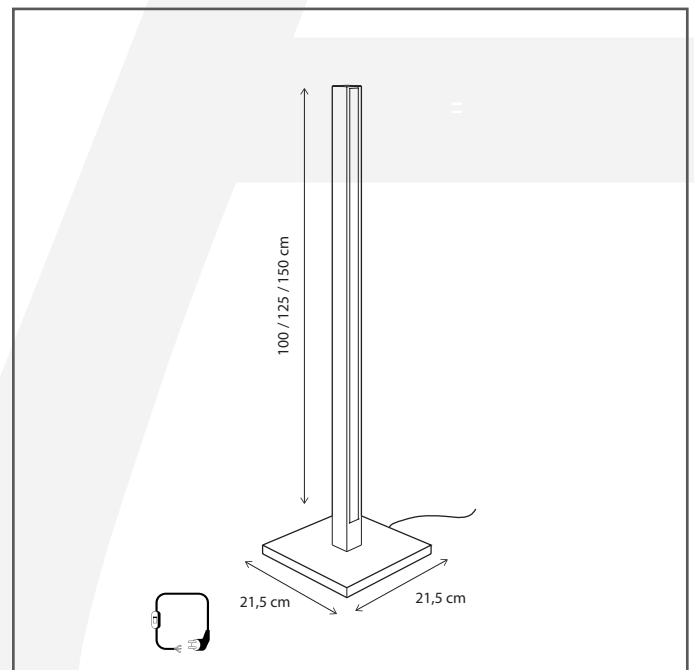

Authentage

Lighting - Verlichting - Eclairage - Beleuchtung
Belgian Design

Eligne floor 100 cm

ELF002100

General information

Location:	INDOOR
Application:	FLOOR
Collection:	ELIGNE
Material:	Frame: Brass
Finish:	Bronze

Dimensions and weight

Length (cm):	-
Width (cm):	21,5
Height (cm):	100
Depth (cm):	21,5
Weight (kg):	3,8

Product Specifications

Max. Wattage circuit 1 (W):	25
Max. Wattage circuit 2 (W):	
Voltage (V):	230
Fitting:	
Driver included:	Yes
Transformer included:	No
Dali:	No
Color Temperature (K):	2700
Integrated LED:	Yes
Lamps included:	-
IP rating (IP):	20
Dimmability remote:	No
Dimmability on product:	Yes