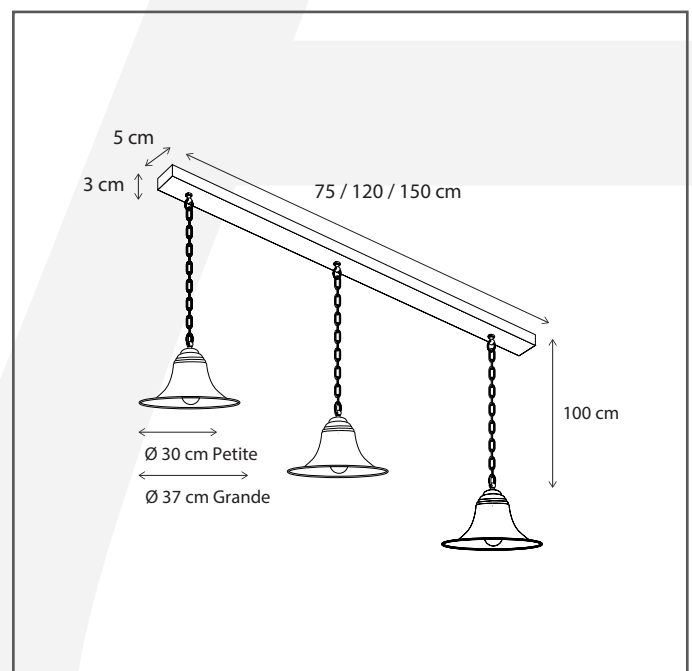

Authentage

Lighting - Verlichting - Eclairage - Beleuchtung
Belgian Design

Elégance grande on profile 75 cm - 2L

ELE102202

General information

Location:	INDOOR
Application:	SUSPENSION
Collection:	ELEGANCE
Material:	Frame: Brass
Finish:	Brushed nickel

Dimensions and weight

Length (cm):	75
Width (cm):	-
Height (cm):	100
Depth (cm):	37
Weight (kg):	4,5

Product Specifications

Max. Wattage circuit 1 (W):	2 x 15
Max. Wattage circuit 2 (W):	
Voltage (V):	230
Fitting:	E27
Driver included:	No
Transformer included:	No
Dali:	Yes, on request
Color Temperature (K):	-
Integrated LED:	-
Lamps included:	No
IP rating (IP):	20
Dimmability remote:	Yes
Dimmability on product:	No

Elégance on profile

For further questions don't hesitate to contact us via info@authentage.be or via 0032(0)3 355 10 40.