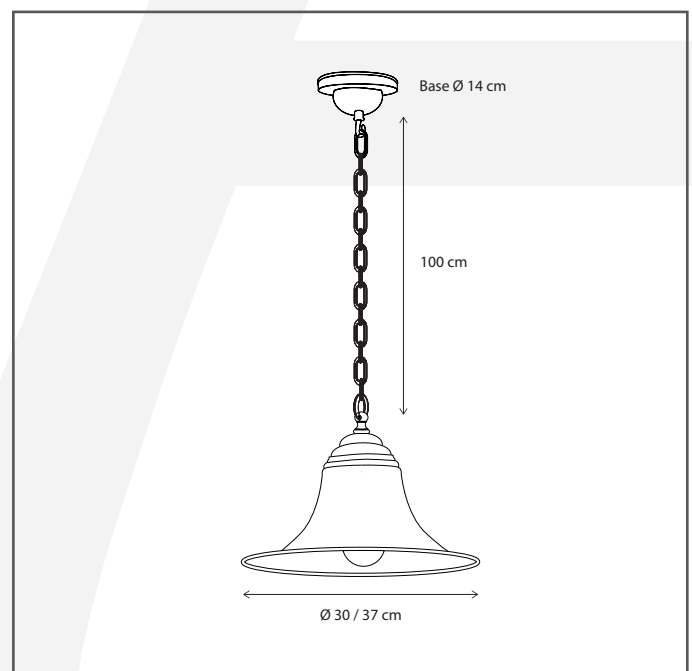

Authentage

Lighting - Verlichting - Eclairage - Beleuchtung
Belgian Design

Elégance on chain grande outdoor

ELE0012E2

General information

Location:	OUTDOOR
Application:	SUSPENSION
Collection:	ELEGANCE
Material:	Frame: Brass
Finish:	Bronze

Dimensions and weight

Length (cm):	-
Width (cm):	37
Height (cm):	97
Depth (cm):	37
Weight (kg):	2,4

Product Specifications

Max. Wattage circuit 1 (W):	15
Max. Wattage circuit 2 (W):	
Voltage (V):	230
Fitting:	E27
Driver included:	No
Transformer included:	No
Dali:	Yes, on request
Color Temperature (K):	-
Integrated LED:	-
Lamps included:	No
IP rating (IP):	43
Dimmability remote:	Yes
Dimmability on product:	No