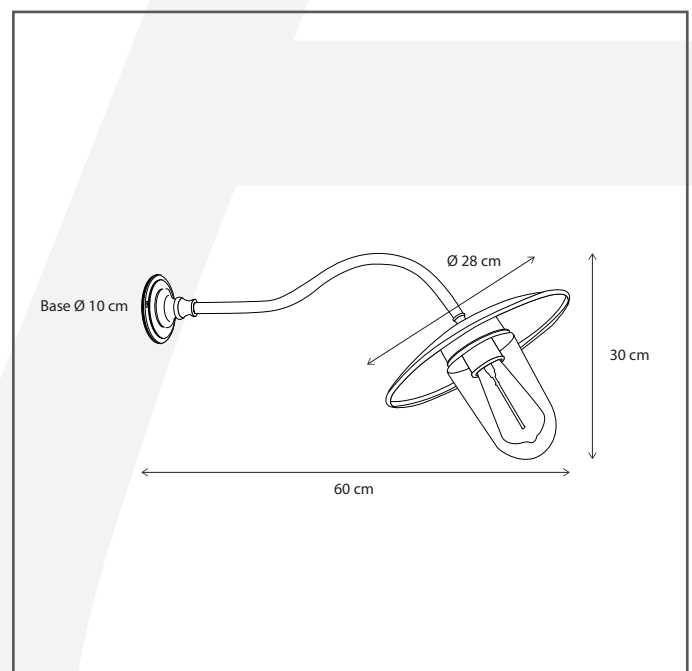

Authentage

Lighting - Verlichting - Eclairage - Beleuchtung
Belgian Design

Elébase wall 45°

ELB201001

General information

Location:	OUTDOOR
Application:	WALL
Collection:	ELEBASE
Material:	Frame: Brass
Finish:	Chrome

Dimensions and weight

Length (cm):	-
Width (cm):	28
Height (cm):	30
Depth (cm):	60
Weight (kg):	1,8

Product Specifications

Max. Wattage circuit 1 (W):	15
Max. Wattage circuit 2 (W):	
Voltage (V):	230
Fitting:	E27
Driver included:	No
Transformer included:	No
Dali:	Yes, on request
Color Temperature (K):	-
Integrated LED:	-
Lamps included:	No
IP rating (IP):	44
Dimmability remote:	Yes
Dimmability on product:	No