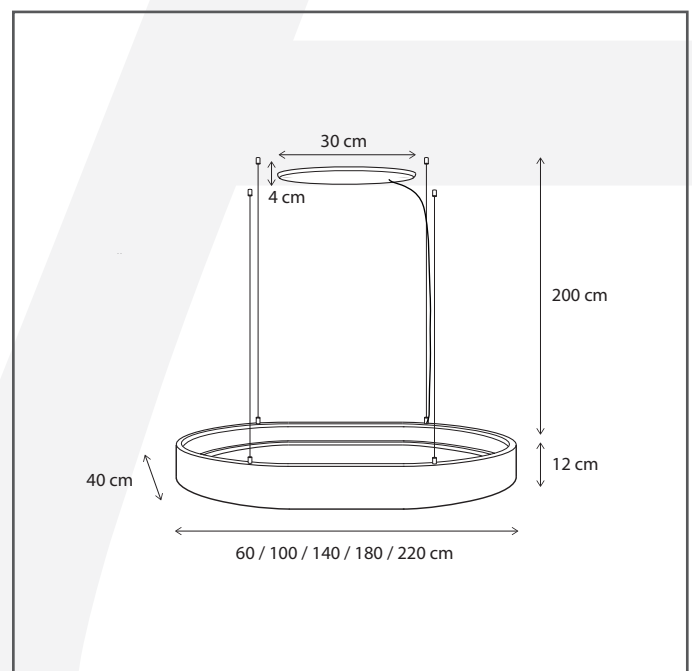

Authentage

Lighting - Verlichting - Eclairage - Beleuchtung
Belgian Design

Eclips suspension oval 220 cm - 40 cm

ECS05I422

General information

Location:	INDOOR
Application:	SUSPENSION
Collection:	ECLIPS
Material:	Frame: Brass
Finish:	Bronze

Dimensions and weight

Length (cm):	-
Width (cm):	220
Height (cm):	132
Depth (cm):	40
Weight (kg):	14,6

Product Specifications

Max. Wattage circuit 1 (W):	2 x 54
Max. Wattage circuit 2 (W):	
Voltage (V):	230
Fitting:	
Driver included:	Yes
Transformer included:	No
Dali:	Yes, on request
Color Temperature (K):	2700
Integrated LED:	Yes
Lamps included:	-
IP rating (IP):	20
Dimmability remote:	Yes
Dimmability on product:	No