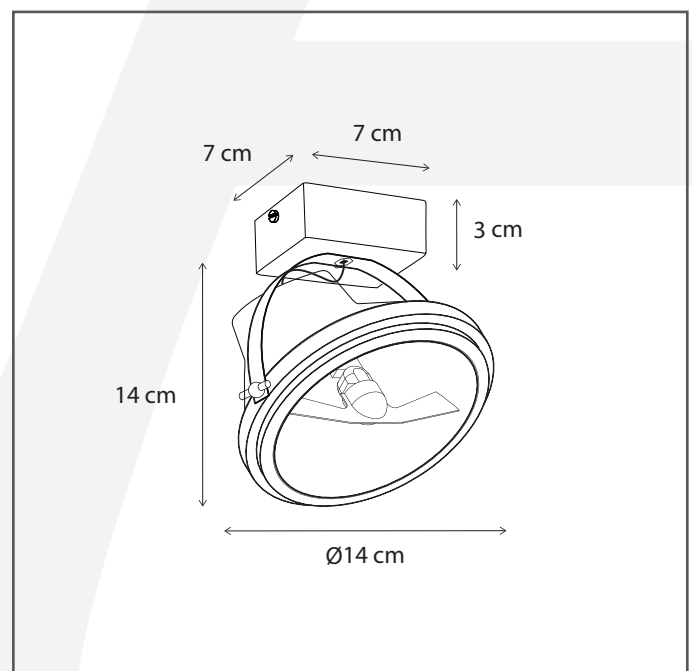

Authentage

Lighting - Verlichting - Eclairage - Beleuchtung
Belgian Design

Coupette on square base

COU0L1V70

General information

Location:	INDOOR
Application:	SPOT
Collection:	COUPETTE
Material:	Frame: Brass
Finish:	Bronze

Dimensions and weight

Length (cm):	-
Width (cm):	7
Height (cm):	17
Depth (cm):	7
Weight (kg):	0,5

Product Specifications

Max. Wattage circuit 1 (W):	15
Max. Wattage circuit 2 (W):	
Voltage (V):	230
Fitting:	GU10
Driver included:	No
Transformer included:	No
Dali:	Yes, on request
Color Temperature (K):	-
Integrated LED:	-
Lamps included:	No
IP rating (IP):	20
Dimmability remote:	Yes
Dimmability on product:	No