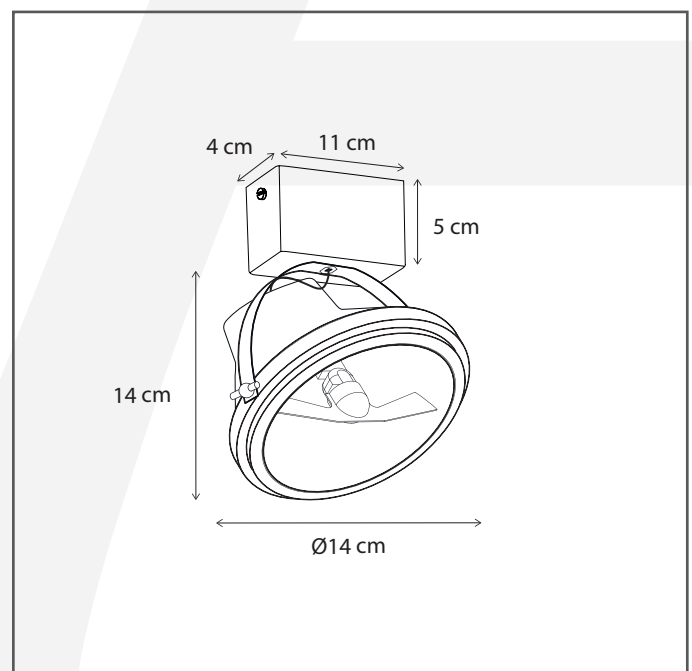

Dimensions and weight

Length (cm):	-
Width (cm):	14
Height (cm):	19
Depth (cm):	14
Weight (kg):	0,2

Product Specifications

Max. Wattage circuit 1 (W):	12
Max. Wattage circuit 2 (W):	
Voltage (V):	230
Fitting:	GU10
Driver included:	No
Transformer included:	No
Dali:	Yes, on request
Color Temperature (K):	-
Integrated LED:	-
Lamps included:	No
IP rating (IP):	20
Dimmability remote:	Yes
Dimmability on product:	No