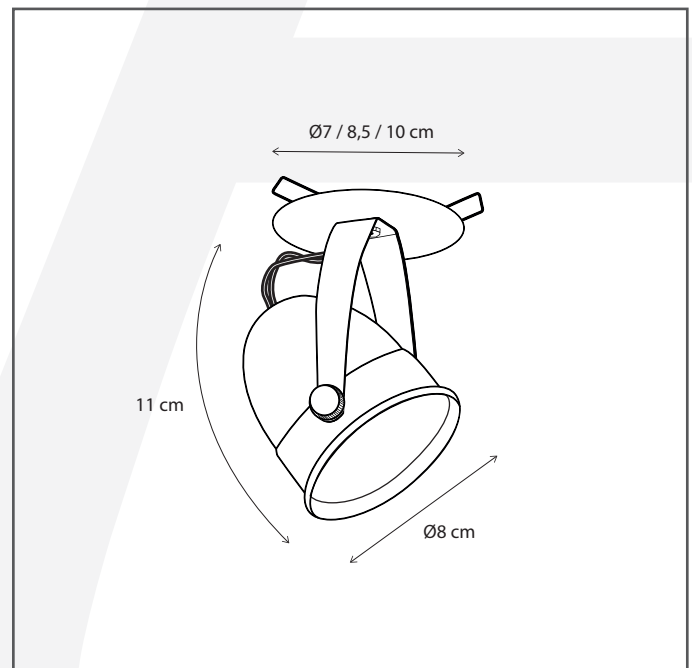

Authentage

Lighting - Verlichting - Eclairage - Beleuchtung
Belgian Design

Comète disc with springs 8,5 cm

COM2L1I85

General information

Location:	INDOOR
Application:	SPOT
Collection:	COMETE
Material:	Frame: Brass
Finish:	Chrome

Dimensions and weight

Length (cm):	-
Width (cm):	8,5
Height (cm):	11
Depth (cm):	8,5
Weight (kg):	0,3

Product Specifications

Max. Wattage circuit 1 (W):	8
Max. Wattage circuit 2 (W):	
Voltage (V):	230
Fitting:	GU10
Driver included:	No
Transformer included:	No
Dali:	Yes, on request
Color Temperature (K):	-
Integrated LED:	-
Lamps included:	No
IP rating (IP):	20
Dimmability remote:	Yes
Dimmability on product:	No

For further questions don't hesitate to contact us via info@authentage.be or via 0032(0)3 355 10 40.

Comète disc with springs GU10