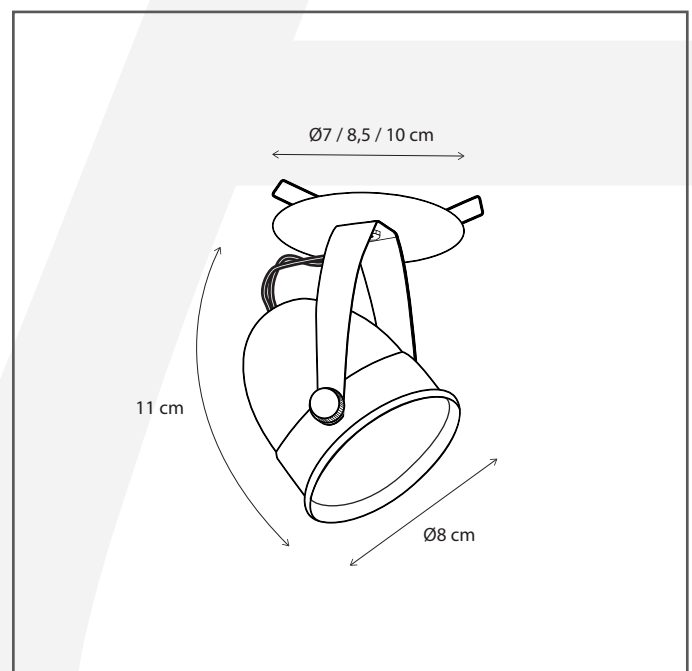

Authentage

Lighting - Verlichting - Eclairage - Beleuchtung
Belgian Design

Comète disc with springs 7 cm

COM2L1170

General information

Location:	INDOOR
Application:	SPOT
Collection:	COMETE
Material:	Frame: Brass
Finish:	Chrome

Dimensions and weight

Length (cm):	-
Width (cm):	7
Height (cm):	11
Depth (cm):	7
Weight (kg):	0,3

Product Specifications

Max. Wattage circuit 1 (W):	8
Max. Wattage circuit 2 (W):	
Voltage (V):	230
Fitting:	GU10
Driver included:	No
Transformer included:	No
Dali:	Yes, on request
Color Temperature (K):	-
Integrated LED:	-
Lamps included:	No
IP rating (IP):	20
Dimmability remote:	Yes
Dimmability on product:	No