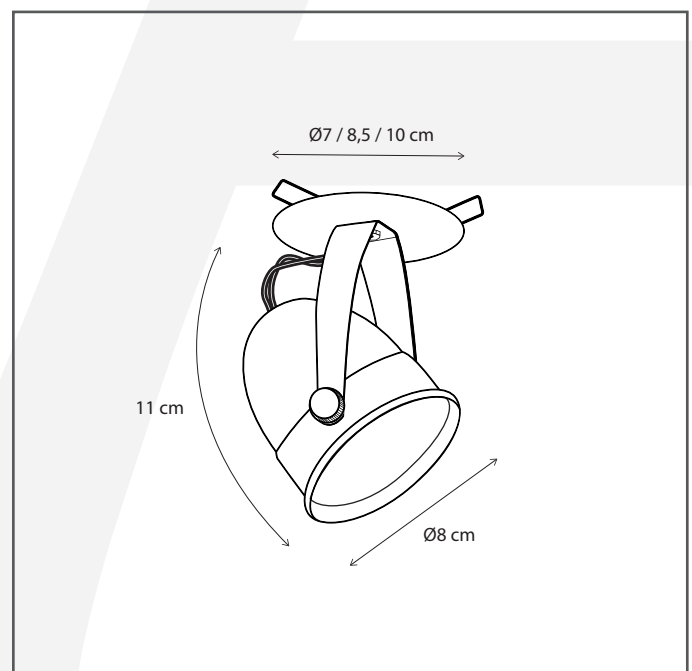

Authentage

Lighting - Verlichting - Eclairage - Beleuchtung
Belgian Design

Comète disc with springs 10 cm

COM2L1110

General information

Location:	INDOOR
Application:	SPOT
Collection:	COMETE
Material:	Frame: Brass
Finish:	Chrome

Dimensions and weight

Length (cm):	-
Width (cm):	10
Height (cm):	11
Depth (cm):	10
Weight (kg):	0,3

Product Specifications

Max. Wattage circuit 1 (W):	8
Max. Wattage circuit 2 (W):	
Voltage (V):	230
Fitting:	GU10
Driver included:	No
Transformer included:	No
Dali:	Yes, on request
Color Temperature (K):	-
Integrated LED:	-
Lamps included:	No
IP rating (IP):	20
Dimmability remote:	Yes
Dimmability on product:	No