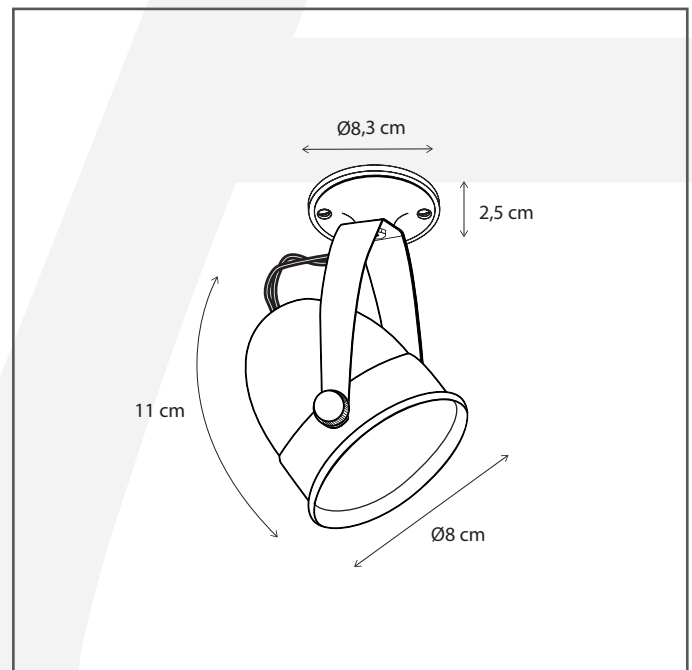

Authentage

Lighting - Verlichting - Eclairage - Beleuchtung
Belgian Design

Comète mounted base

COM2L1G83

General information

Location:	INDOOR
Application:	SPOT
Collection:	COMETE
Material:	Frame: Brass
Finish:	Chrome

Dimensions and weight

Length (cm):	-
Width (cm):	8,3
Height (cm):	13,5
Depth (cm):	8,3
Weight (kg):	0,401

Product Specifications

Max. Wattage circuit 1 (W):	8
Max. Wattage circuit 2 (W):	
Voltage (V):	230
Fitting:	GU10
Driver included:	No
Transformer included:	No
Dali:	Yes, on request
Color Temperature (K):	-
Integrated LED:	-
Lamps included:	No
IP rating (IP):	20
Dimmability remote:	Yes
Dimmability on product:	No