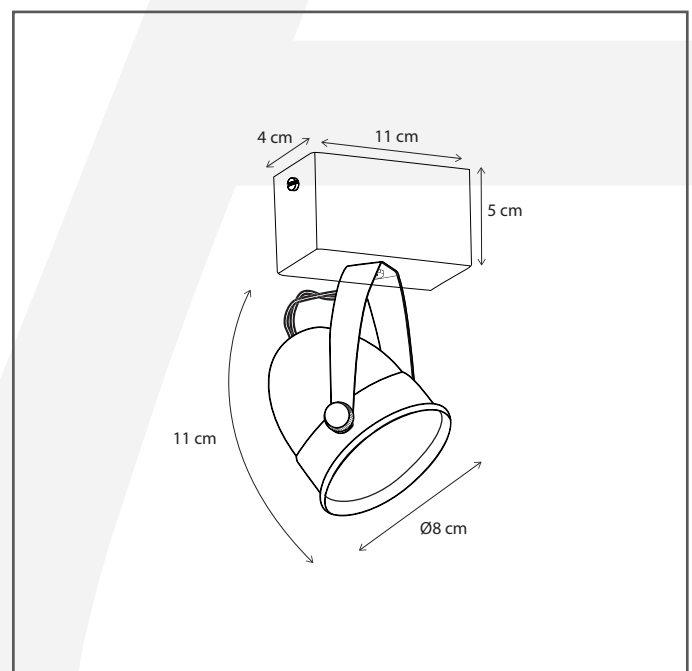

Authentage

Lighting - Verlichting - Eclairage - Beleuchtung
Belgian Design

Comète on track

COM201TRA

General information

Location:	INDOOR
Application:	TRACK
Collection:	TRACK-SYSTEM
Material:	Frame: Brass
Finish:	Chrome

Dimensions and weight

Length (cm):	-
Width (cm):	11
Height (cm):	16
Depth (cm):	8
Weight (kg):	0,2

Product Specifications

Max. Wattage circuit 1 (W):	8
Max. Wattage circuit 2 (W):	
Voltage (V):	230
Fitting:	GU10
Driver included:	No
Transformer included:	No
Dali:	Yes, on request
Color Temperature (K):	-
Integrated LED:	-
Lamps included:	No
IP rating (IP):	20
Dimmability remote:	Yes
Dimmability on product:	No