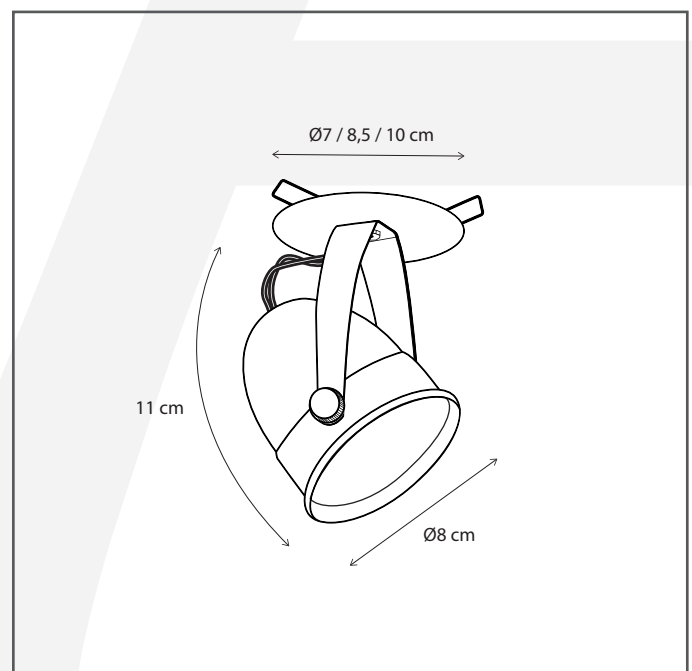

Authentage

Lighting - Verlichting - Eclairage - Beleuchtung
Belgian Design

Comète disc with springs 8,5 cm

COM201185

General information

Location:	INDOOR
Application:	SPOT
Collection:	COMETE
Material:	Frame: Brass
Finish:	Chrome

Dimensions and weight

Length (cm):	-
Width (cm):	8,5
Height (cm):	11
Depth (cm):	8,5
Weight (kg):	0,3

Product Specifications

Max. Wattage circuit 1 (W):	8
Max. Wattage circuit 2 (W):	
Voltage (V):	12
Fitting:	BA15d
Driver included:	No
Transformer included:	No
Dali:	No
Color Temperature (K):	-
Integrated LED:	-
Lamps included:	No
IP rating (IP):	20
Dimmability remote:	Yes
Dimmability on product:	No