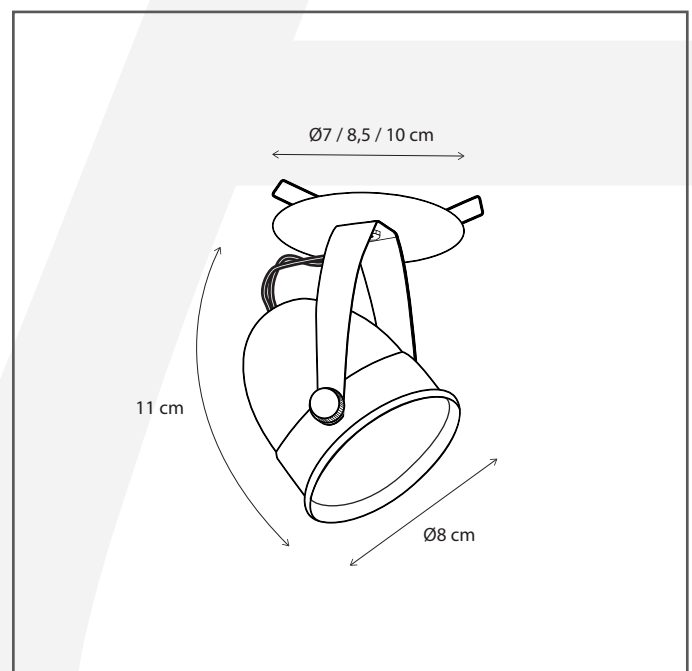

Authentage

Lighting - Verlichting - Eclairage - Beleuchtung
Belgian Design

Comète disc with springs 7 cm

COM201170

General information

Location:	INDOOR
Application:	SPOT
Collection:	COMETE
Material:	Frame: Brass
Finish:	Chrome

Dimensions and weight

Length (cm):	-
Width (cm):	7
Height (cm):	11
Depth (cm):	7
Weight (kg):	0,3

Product Specifications

Max. Wattage circuit 1 (W):	8
Max. Wattage circuit 2 (W):	
Voltage (V):	12
Fitting:	BA15d
Driver included:	No
Transformer included:	No
Dali:	No
Color Temperature (K):	-
Integrated LED:	-
Lamps included:	No
IP rating (IP):	20
Dimmability remote:	Yes
Dimmability on product:	No

Comète disc with springs Ba15d

For further questions don't hesitate to contact us via info@authentage.be or via 0032(0)3 355 10 40.