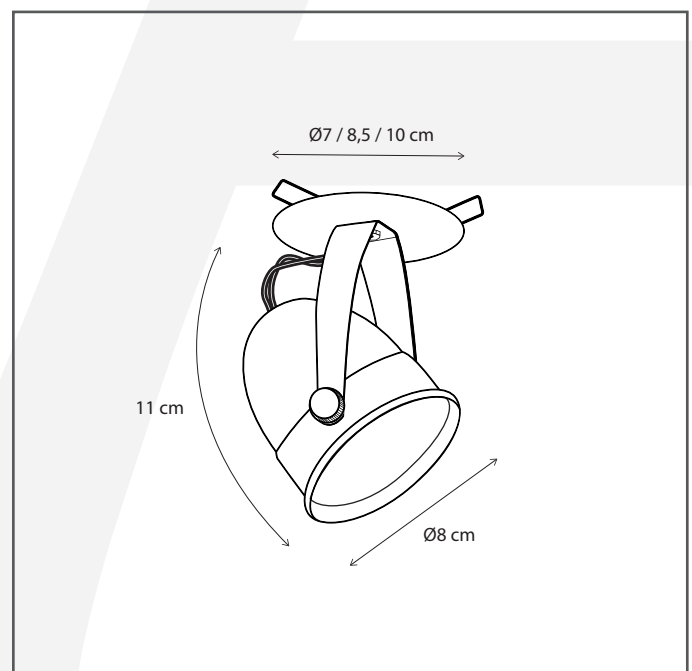

Authentage

Lighting - Verlichting - Eclairage - Beleuchtung
Belgian Design

Comète disc with springs 10 cm

COM201110

General information

Location:	INDOOR
Application:	SPOT
Collection:	COMETE
Material:	Frame: Brass
Finish:	Chrome

Dimensions and weight

Length (cm):	-
Width (cm):	10
Height (cm):	11
Depth (cm):	10
Weight (kg):	0,3

Product Specifications

Max. Wattage circuit 1 (W):	8
Max. Wattage circuit 2 (W):	
Voltage (V):	12
Fitting:	BA15d
Driver included:	No
Transformer included:	No
Dali:	No
Color Temperature (K):	-
Integrated LED:	-
Lamps included:	No
IP rating (IP):	20
Dimmability remote:	Yes
Dimmability on product:	No