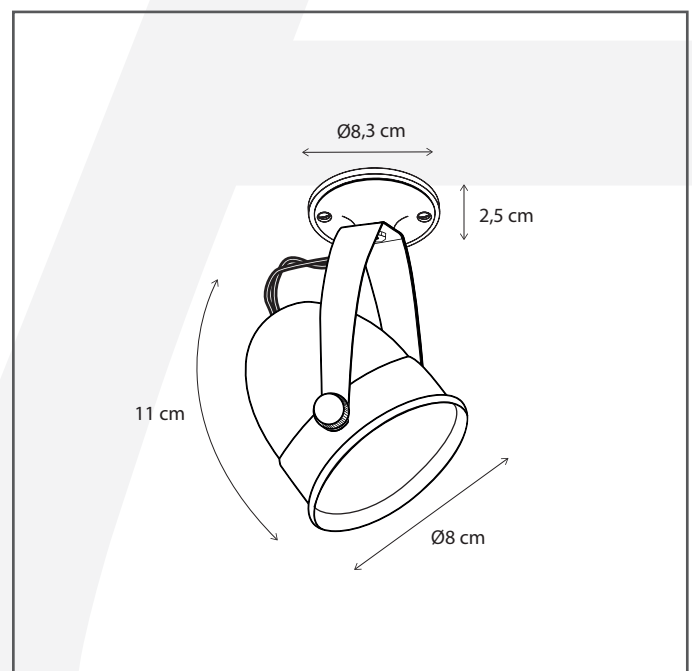

Authentage

Lighting - Verlichting - Eclairage - Beleuchtung
Belgian Design

Comète mounted base

COM201G83

General information

Location:	INDOOR
Application:	SPOT
Collection:	COMETE
Material:	Frame: Brass
Finish:	Chrome

Dimensions and weight

Length (cm):	-
Width (cm):	8,3
Height (cm):	13,5
Depth (cm):	8,3
Weight (kg):	0,375

Product Specifications

Max. Wattage circuit 1 (W):	8
Max. Wattage circuit 2 (W):	
Voltage (V):	12
Fitting:	BA15d
Driver included:	No
Transformer included:	No
Dali:	No
Color Temperature (K):	-
Integrated LED:	-
Lamps included:	No
IP rating (IP):	20
Dimmability remote:	Yes
Dimmability on product:	No