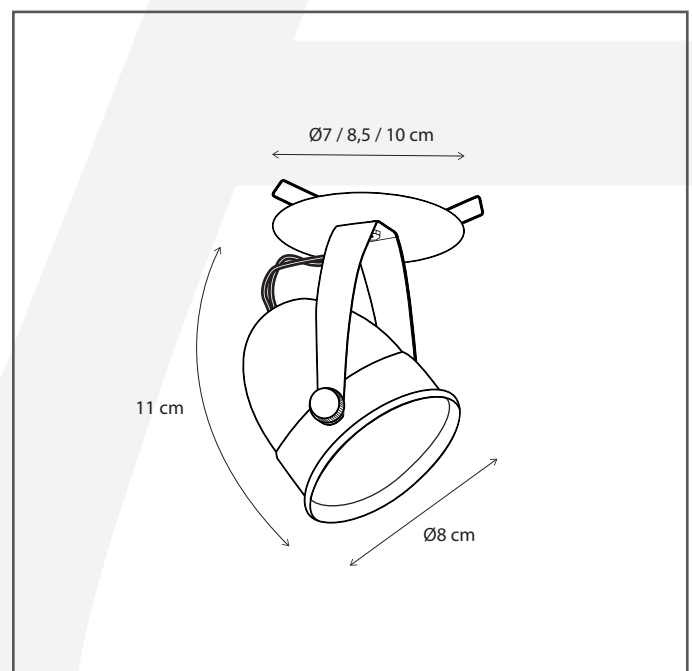

Authentage

Lighting - Verlichting - Eclairage - Beleuchtung
Belgian Design

Comète disc with springs 8,5 cm

COM1L1I85

General information

Location:	INDOOR
Application:	SPOT
Collection:	COMETE
Material:	Frame: Brass
Finish:	Brushed nickel

Dimensions and weight

Length (cm):	-
Width (cm):	8,5
Height (cm):	11
Depth (cm):	8,5
Weight (kg):	0,3

Product Specifications

Max. Wattage circuit 1 (W):	8
Max. Wattage circuit 2 (W):	
Voltage (V):	230
Fitting:	GU10
Driver included:	No
Transformer included:	No
Dali:	Yes, on request
Color Temperature (K):	-
Integrated LED:	-
Lamps included:	No
IP rating (IP):	20
Dimmability remote:	Yes
Dimmability on product:	No

For further questions don't hesitate to contact us via info@authentage.be or via 0032(0)3 355 10 40.

Comète disc with springs GU10