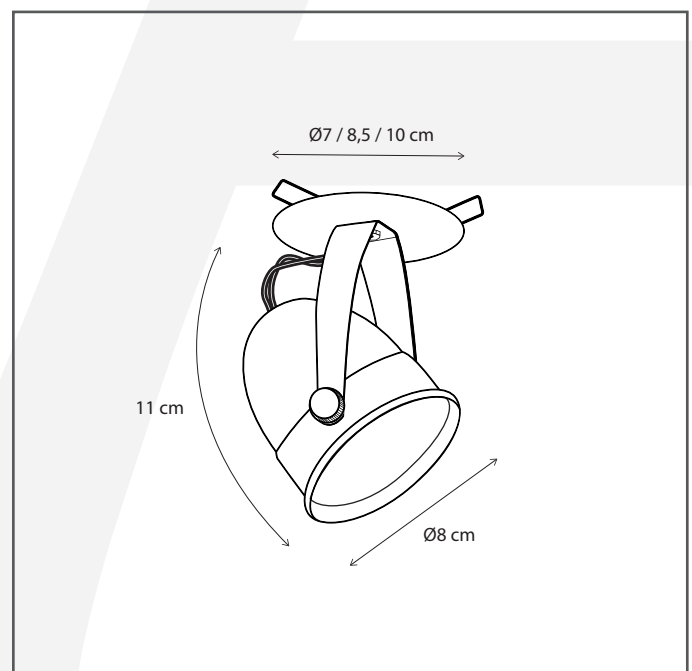

Authentage

Lighting - Verlichting - Eclairage - Beleuchtung
Belgian Design

Comète disc with springs 7 cm

COM1L1170

General information

Location:	INDOOR
Application:	SPOT
Collection:	COMETE
Material:	Frame: Brass
Finish:	Brushed nickel

Dimensions and weight

Length (cm):	-
Width (cm):	7
Height (cm):	11
Depth (cm):	7
Weight (kg):	0,3

Product Specifications

Max. Wattage circuit 1 (W):	8
Max. Wattage circuit 2 (W):	
Voltage (V):	230
Fitting:	GU10
Driver included:	No
Transformer included:	No
Dali:	Yes, on request
Color Temperature (K):	-
Integrated LED:	-
Lamps included:	No
IP rating (IP):	20
Dimmability remote:	Yes
Dimmability on product:	No