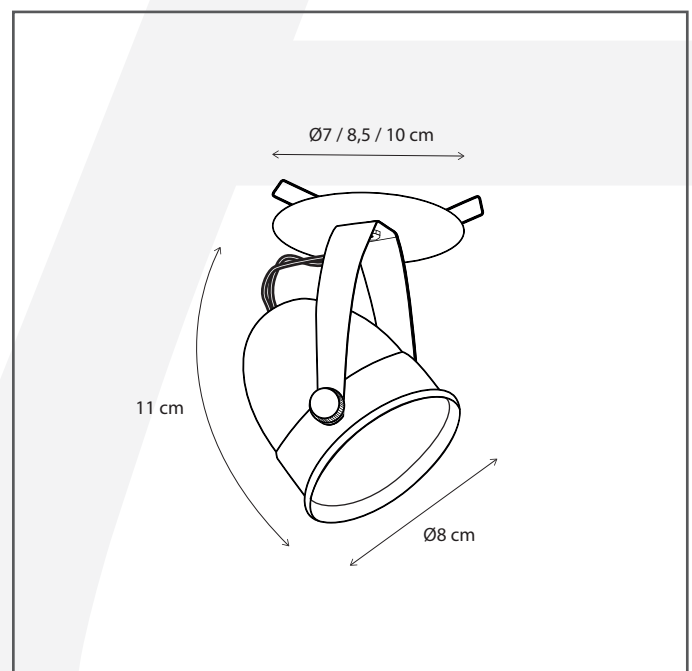

Authentage

Lighting - Verlichting - Eclairage - Beleuchtung
Belgian Design

Comète disc with springs 10 cm

COM1L1110

General information

Location:	INDOOR
Application:	SPOT
Collection:	COMETE
Material:	Frame: Brass
Finish:	Brushed nickel

Dimensions and weight

Length (cm):	-
Width (cm):	10
Height (cm):	11
Depth (cm):	10
Weight (kg):	0,3

Product Specifications

Max. Wattage circuit 1 (W):	8
Max. Wattage circuit 2 (W):	
Voltage (V):	230
Fitting:	GU10
Driver included:	No
Transformer included:	No
Dali:	Yes, on request
Color Temperature (K):	-
Integrated LED:	-
Lamps included:	No
IP rating (IP):	20
Dimmability remote:	Yes
Dimmability on product:	No

Comète disc with springs GU10

For further questions don't hesitate to contact us via info@authentage.be or via 0032(0)3 355 10 40.