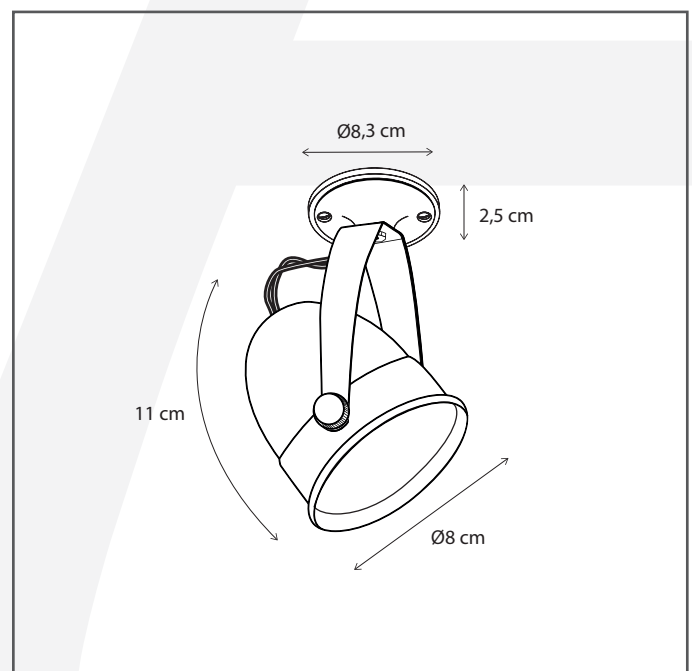

Authentage

Lighting - Verlichting - Eclairage - Beleuchtung
Belgian Design

Comète mounted base

COM1L1G83

General information

| | |
|--------------|----------------|
| Location: | INDOOR |
| Application: | SPOT |
| Collection: | COMETE |
| Material: | Frame: Brass |
| Finish: | Brushed nickel |

Dimensions and weight

| | |
|--------------|-------|
| Length (cm): | - |
| Width (cm): | 8,3 |
| Height (cm): | 13,5 |
| Depth (cm): | 8,3 |
| Weight (kg): | 0,401 |

Product Specifications

| | |
|-----------------------------|-----------------|
| Max. Wattage circuit 1 (W): | 8 |
| Max. Wattage circuit 2 (W): | |
| Voltage (V): | 230 |
| Fitting: | GU10 |
| Driver included: | No |
| Transformer included: | No |
| Dali: | Yes, on request |
| Color Temperature (K): | - |
| Integrated LED: | - |
| Lamps included: | No |
| IP rating (IP): | 20 |
| Dimmability remote: | Yes |
| Dimmability on product: | No |