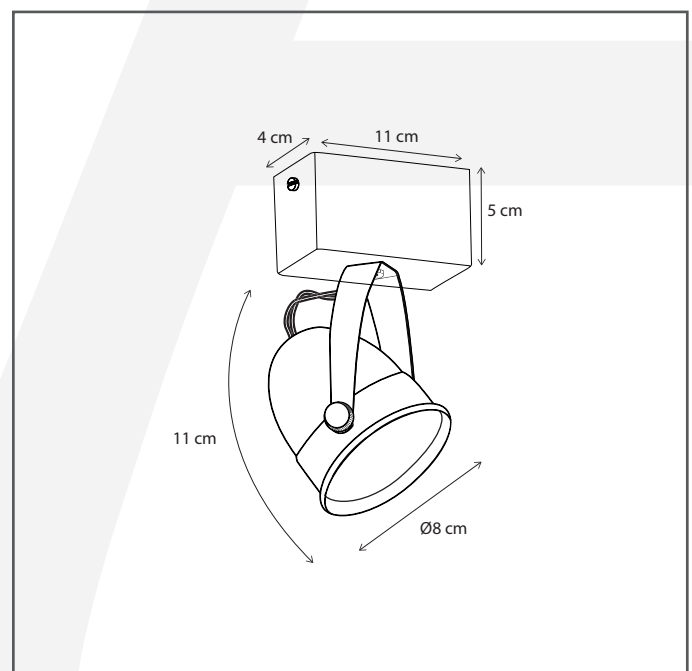

Authentage

Lighting - Verlichting - Eclairage - Beleuchtung
Belgian Design

Comète on track

COM101TRA

General information

Location:	INDOOR
Application:	TRACK
Collection:	TRACK-SYSTEM
Material:	Frame: Brass
Finish:	Brushed nickel

Dimensions and weight

Length (cm):	-
Width (cm):	11
Height (cm):	16
Depth (cm):	8
Weight (kg):	0,2

Product Specifications

Max. Wattage circuit 1 (W):	8
Max. Wattage circuit 2 (W):	
Voltage (V):	230
Fitting:	GU10
Driver included:	No
Transformer included:	No
Dali:	Yes, on request
Color Temperature (K):	-
Integrated LED:	-
Lamps included:	No
IP rating (IP):	20
Dimmability remote:	Yes
Dimmability on product:	No

Spot on track - no driver

For further questions don't hesitate to contact us via info@authentage.be or via 0032(0)3 355 10 40.