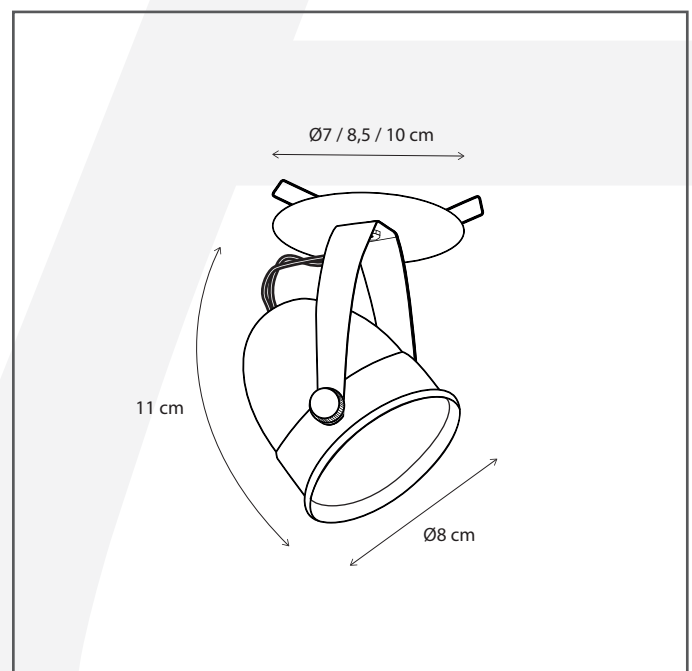

Authentage

Lighting - Verlichting - Eclairage - Beleuchtung
Belgian Design

Comète disc with springs 8,5 cm

COM101185

General information

Location:	INDOOR
Application:	SPOT
Collection:	COMETE
Material:	Frame: Brass
Finish:	Brushed nickel

Dimensions and weight

Length (cm):	-
Width (cm):	8,5
Height (cm):	11
Depth (cm):	8,5
Weight (kg):	0,3

Product Specifications

Max. Wattage circuit 1 (W):	8
Max. Wattage circuit 2 (W):	
Voltage (V):	12
Fitting:	BA15d
Driver included:	No
Transformer included:	No
Dali:	No
Color Temperature (K):	-
Integrated LED:	-
Lamps included:	No
IP rating (IP):	20
Dimmability remote:	Yes
Dimmability on product:	No