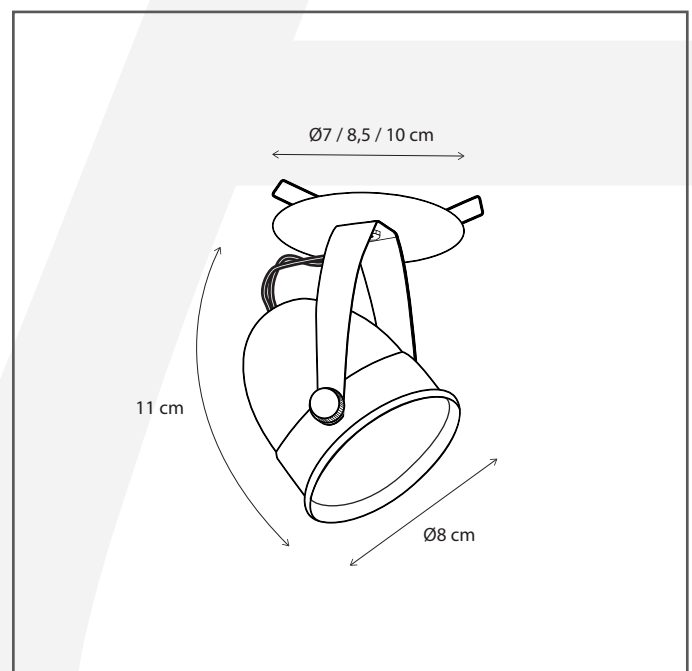

Authentage

Lighting - Verlichting - Eclairage - Beleuchtung
Belgian Design

Comète disc with springs 7 cm

COM101170

General information

Location:	INDOOR
Application:	SPOT
Collection:	COMETE
Material:	Frame: Brass
Finish:	Brushed nickel

Dimensions and weight

Length (cm):	-
Width (cm):	7
Height (cm):	11
Depth (cm):	7
Weight (kg):	0,3

Product Specifications

Max. Wattage circuit 1 (W):	8
Max. Wattage circuit 2 (W):	
Voltage (V):	12
Fitting:	BA15d
Driver included:	No
Transformer included:	No
Dali:	No
Color Temperature (K):	-
Integrated LED:	-
Lamps included:	No
IP rating (IP):	20
Dimmability remote:	Yes
Dimmability on product:	No