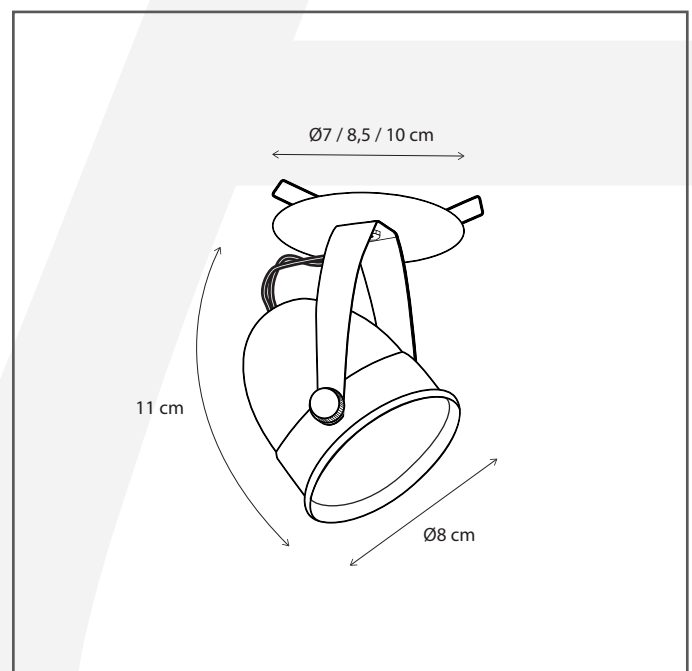

Authentage

Lighting - Verlichting - Eclairage - Beleuchtung
Belgian Design

Comète disc with springs 10 cm

COM101110

General information

Location:	INDOOR
Application:	SPOT
Collection:	COMETE
Material:	Frame: Brass
Finish:	Brushed nickel

Dimensions and weight

Length (cm):	-
Width (cm):	10
Height (cm):	11
Depth (cm):	10
Weight (kg):	0,3

Product Specifications

Max. Wattage circuit 1 (W):	8
Max. Wattage circuit 2 (W):	
Voltage (V):	12
Fitting:	BA15d
Driver included:	No
Transformer included:	No
Dali:	No
Color Temperature (K):	-
Integrated LED:	-
Lamps included:	No
IP rating (IP):	20
Dimmability remote:	Yes
Dimmability on product:	No

Comète disc with springs Ba15d

For further questions don't hesitate to contact us via info@authentage.be or via 0032(0)3 355 10 40.