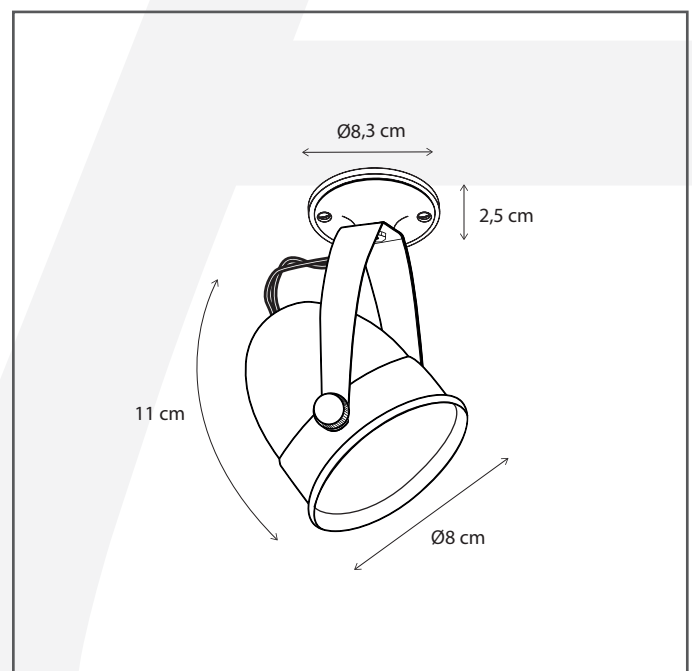

Authentage

Lighting - Verlichting - Eclairage - Beleuchtung
Belgian Design

Comète mounted base

COM101G83

General information

Location:	INDOOR
Application:	SPOT
Collection:	COMETE
Material:	Frame: Brass
Finish:	Brushed nickel

Dimensions and weight

Length (cm):	-
Width (cm):	8,3
Height (cm):	13,5
Depth (cm):	8,3
Weight (kg):	0,375

Product Specifications

Max. Wattage circuit 1 (W):	8
Max. Wattage circuit 2 (W):	
Voltage (V):	12
Fitting:	BA15d
Driver included:	No
Transformer included:	No
Dali:	No
Color Temperature (K):	-
Integrated LED:	-
Lamps included:	No
IP rating (IP):	20
Dimmability remote:	Yes
Dimmability on product:	No

Comète mounted base

For further questions don't hesitate to contact us via info@authentage.be or via 0032(0)3 355 10 40.