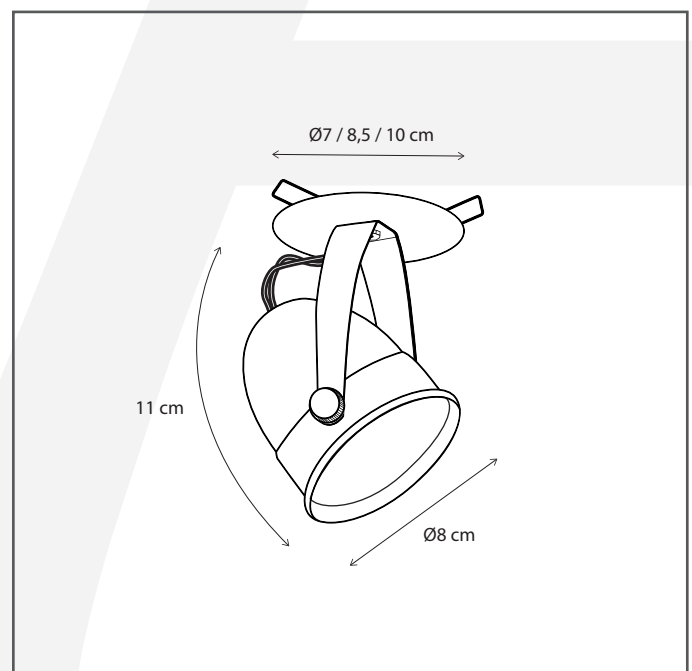

Authentage

Lighting - Verlichting - Eclairage - Beleuchtung
Belgian Design

Comète disc with springs 8,5 cm

COM0L1185

General information

Location:	INDOOR
Application:	SPOT
Collection:	COMETE
Material:	Frame: Brass
Finish:	Bronze

Dimensions and weight

Length (cm):	-
Width (cm):	8,5
Height (cm):	11
Depth (cm):	8,5
Weight (kg):	0,3

Product Specifications

Max. Wattage circuit 1 (W):	8
Max. Wattage circuit 2 (W):	
Voltage (V):	230
Fitting:	GU10
Driver included:	No
Transformer included:	No
Dali:	Yes, on request
Color Temperature (K):	-
Integrated LED:	-
Lamps included:	No
IP rating (IP):	20
Dimmability remote:	Yes
Dimmability on product:	No