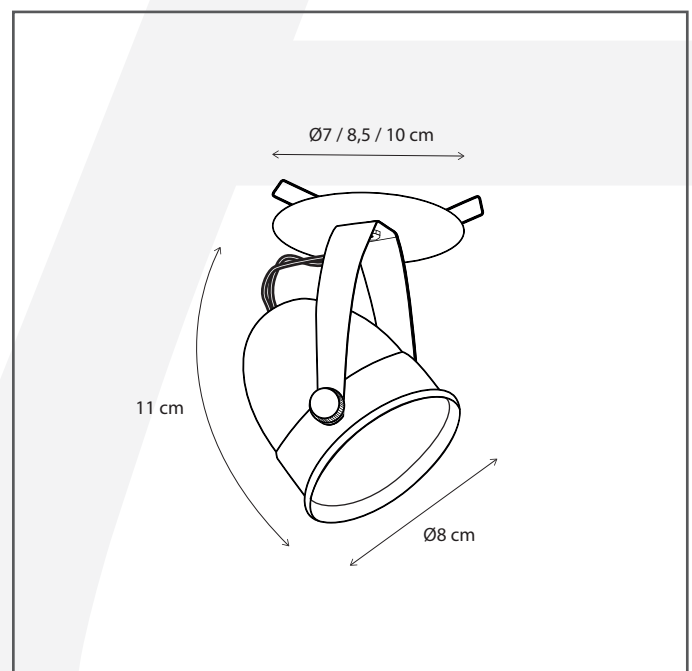

Authentage

Lighting - Verlichting - Eclairage - Beleuchtung
Belgian Design

Comète disc with springs 7 cm

COM0L1170

General information

Location:	INDOOR
Application:	SPOT
Collection:	COMETE
Material:	Frame: Brass
Finish:	Bronze

Dimensions and weight

Length (cm):	-
Width (cm):	7
Height (cm):	11
Depth (cm):	7
Weight (kg):	0,3

Product Specifications

Max. Wattage circuit 1 (W):	8
Max. Wattage circuit 2 (W):	
Voltage (V):	230
Fitting:	GU10
Driver included:	No
Transformer included:	No
Dali:	Yes, on request
Color Temperature (K):	-
Integrated LED:	-
Lamps included:	No
IP rating (IP):	20
Dimmability remote:	Yes
Dimmability on product:	No