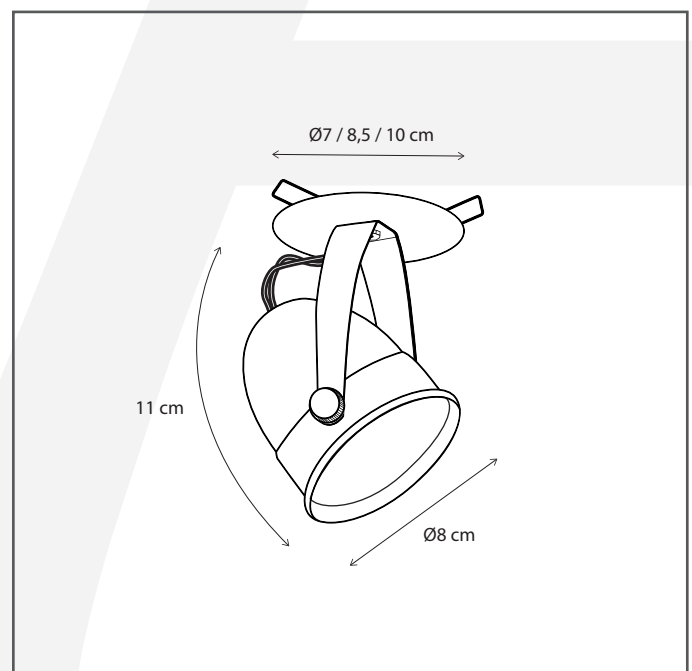

Authentage

Lighting - Verlichting - Eclairage - Beleuchtung
Belgian Design

Comète disc with springs 10 cm

COM0L1110

General information

Location:	INDOOR
Application:	SPOT
Collection:	COMETE
Material:	Frame: Brass
Finish:	Bronze

Dimensions and weight

Length (cm):	-
Width (cm):	10
Height (cm):	11
Depth (cm):	10
Weight (kg):	0,3

Product Specifications

Max. Wattage circuit 1 (W):	8
Max. Wattage circuit 2 (W):	
Voltage (V):	230
Fitting:	GU10
Driver included:	No
Transformer included:	No
Dali:	Yes, on request
Color Temperature (K):	-
Integrated LED:	-
Lamps included:	No
IP rating (IP):	20
Dimmability remote:	Yes
Dimmability on product:	No

For further questions don't hesitate to contact us via info@authentage.be or via 0032(0)3 355 10 40.

Comète disc with springs GU10

www.authentage.be