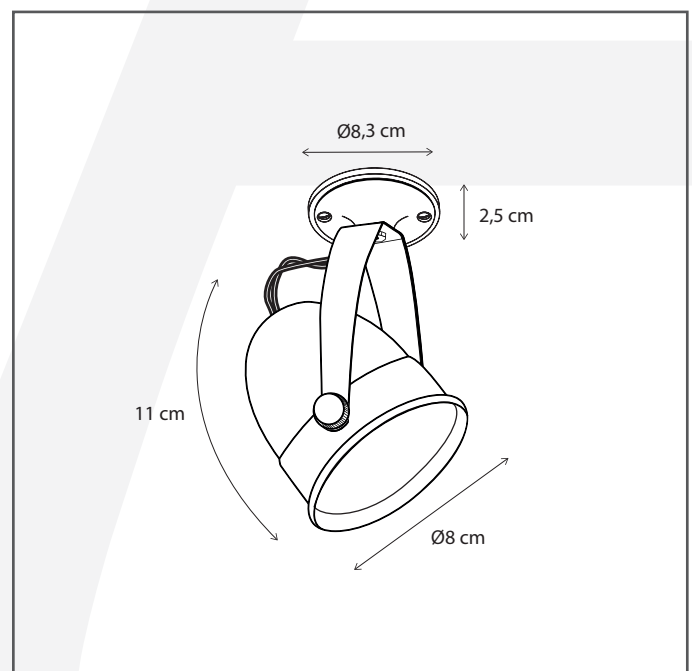

Authentage

Lighting - Verlichting - Eclairage - Beleuchtung
Belgian Design

Comète mounted base

COM01G83

General information

Location:	INDOOR
Application:	SPOT
Collection:	COMETE
Material:	Frame: Brass
Finish:	Bronze

Dimensions and weight

Length (cm):	-
Width (cm):	8,3
Height (cm):	13,5
Depth (cm):	8,3
Weight (kg):	0,401

Product Specifications

Max. Wattage circuit 1 (W):	8
Max. Wattage circuit 2 (W):	
Voltage (V):	230
Fitting:	GU10
Driver included:	No
Transformer included:	No
Dali:	Yes, on request
Color Temperature (K):	-
Integrated LED:	-
Lamps included:	No
IP rating (IP):	20
Dimmability remote:	Yes
Dimmability on product:	No