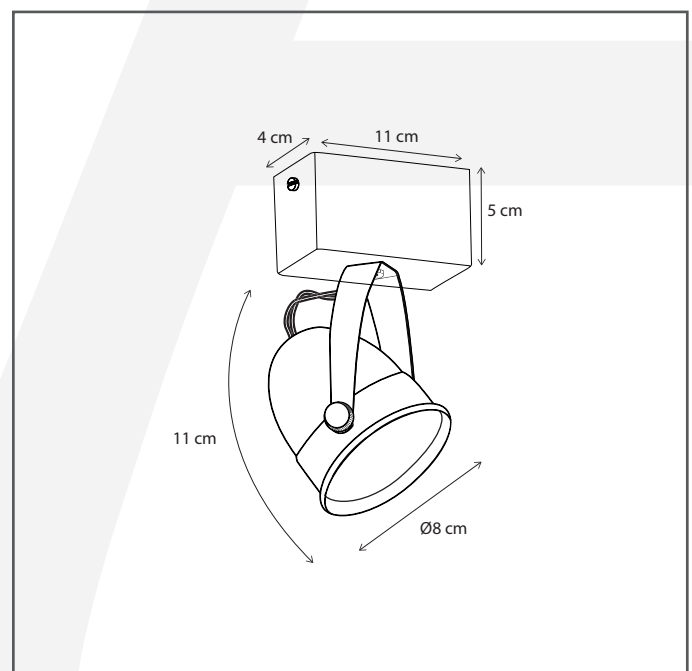

Authentage

Lighting - Verlichting - Eclairage - Beleuchtung
Belgian Design

Comète on track

COM001TRA

General information

Location:	INDOOR
Application:	TRACK
Collection:	TRACK-SYSTEM
Material:	Frame: Brass
Finish:	Bronze

Dimensions and weight

Length (cm):	-
Width (cm):	11
Height (cm):	16
Depth (cm):	8
Weight (kg):	0,2

Product Specifications

Max. Wattage circuit 1 (W):	8
Max. Wattage circuit 2 (W):	
Voltage (V):	230
Fitting:	GU10
Driver included:	No
Transformer included:	No
Dali:	Yes, on request
Color Temperature (K):	-
Integrated LED:	-
Lamps included:	No
IP rating (IP):	20
Dimmability remote:	Yes
Dimmability on product:	No

For further questions don't hesitate to contact us via info@authentage.be or via 0032(0)3 355 10 40.

Spot on track - no driver