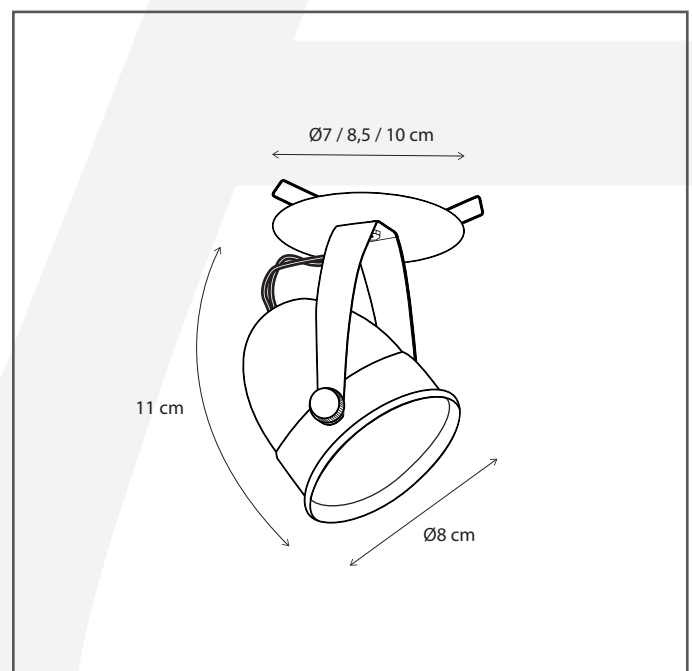

Authentage

Lighting - Verlichting - Eclairage - Beleuchtung
Belgian Design

Comète disc with springs 8,5 cm

COM001185

General information

Location:	INDOOR
Application:	SPOT
Collection:	COMETE
Material:	Frame: Brass
Finish:	Bronze

Dimensions and weight

Length (cm):	-
Width (cm):	8,5
Height (cm):	11
Depth (cm):	8,5
Weight (kg):	0,3

Product Specifications

Max. Wattage circuit 1 (W):	8
Max. Wattage circuit 2 (W):	
Voltage (V):	12
Fitting:	BA15d
Driver included:	No
Transformer included:	No
Dali:	No
Color Temperature (K):	-
Integrated LED:	-
Lamps included:	No
IP rating (IP):	20
Dimmability remote:	Yes
Dimmability on product:	No