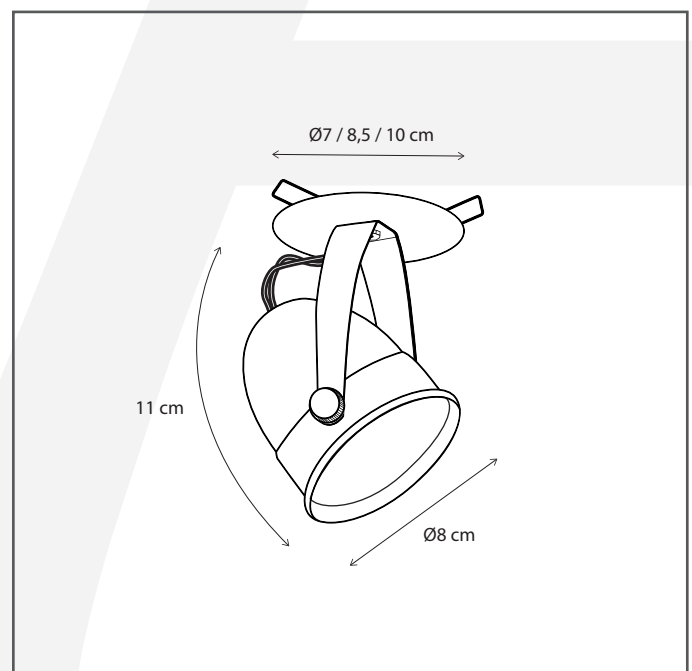

Authentage

Lighting - Verlichting - Eclairage - Beleuchtung
Belgian Design

Comète disc with springs 7 cm

COM001170

General information

Location:	INDOOR
Application:	SPOT
Collection:	COMETE
Material:	Frame: Brass
Finish:	Bronze

Dimensions and weight

Length (cm):	-
Width (cm):	7
Height (cm):	11
Depth (cm):	7
Weight (kg):	0,3

Product Specifications

Max. Wattage circuit 1 (W):	8
Max. Wattage circuit 2 (W):	
Voltage (V):	12
Fitting:	BA15d
Driver included:	No
Transformer included:	No
Dali:	No
Color Temperature (K):	-
Integrated LED:	-
Lamps included:	No
IP rating (IP):	20
Dimmability remote:	Yes
Dimmability on product:	No